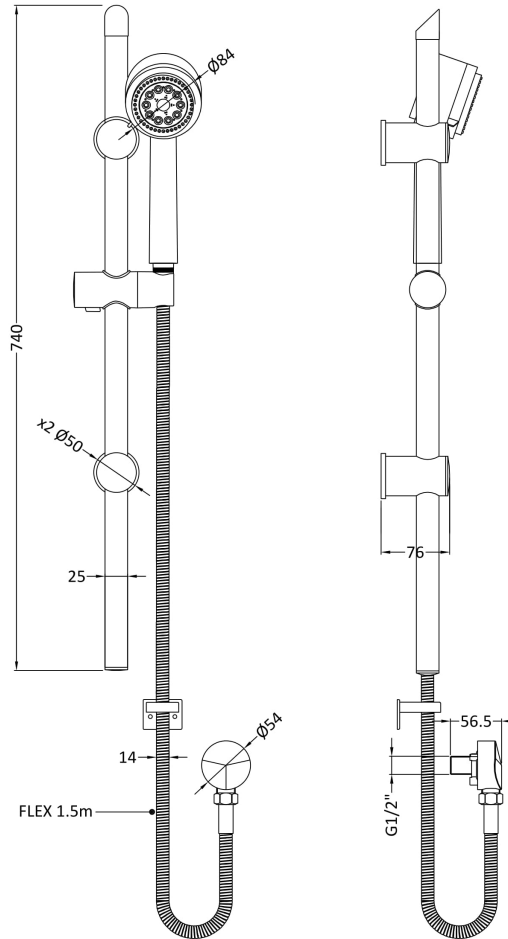

Sales Code: STY742

Description: Round Slider Rail Kit With Elbow

Product Dimensions

Length (mm):	
Width (mm):	140
Height (mm):	740
Depth (mm):	76
Nett Weight (kg):	1.19

Packaging Dimensions

Length (mm):	790
Width (mm):	160
Height (mm):	
Gross Weight (kg):	1.19

Packaging Data

Box Colour:	White Cardboard Box
Box Qty:	1
Label Size:	100 x 50
Label Colour:	White Label
Label Qty:	2

Outer Box Dimensions (If Applicable)

Length (mm):	
Width (mm):	
Height (mm):	
Depth (mm):	
Gross Weight (kg):	13
Barcode:	5056462625614

Product Details

Country of Origin:	China
Fitting Instruction:	No
Product Material:	Brass/ABS
Mount Type:	Surface, Wall
Outlet Elbow Supplied:	Yes
Easy Clean:	Yes
Head Included:	No
Handset Included:	Yes
Body Jets Included:	No
No of Body Jets:	Not Applicable
Operating Pressure (bar):	0.5
Valve/Cartridge Type:	Not Applicable
Flow Rates (L/min):	0.1 bar: N/A 0.5 bar: N/A 1 bar: N/A 2 bar: N/A 3 bar: N/A
TMV2 Approved:	No Approval No: N/A
TMV3 Approved:	No Approval No: N/A
WRAS Approved:	No Approval No: N/A
Head Function:	Not Applicable
Handset Function:	Single Setting
Body Jet Info:	Not Applicable
Pipe Size:	15 mm (1/2" Bsp)
Pipe Centres:	N/A
Colour/Finish:	Brushed Gun Metal
Hose Included:	Yes
No. of Outlets:	1