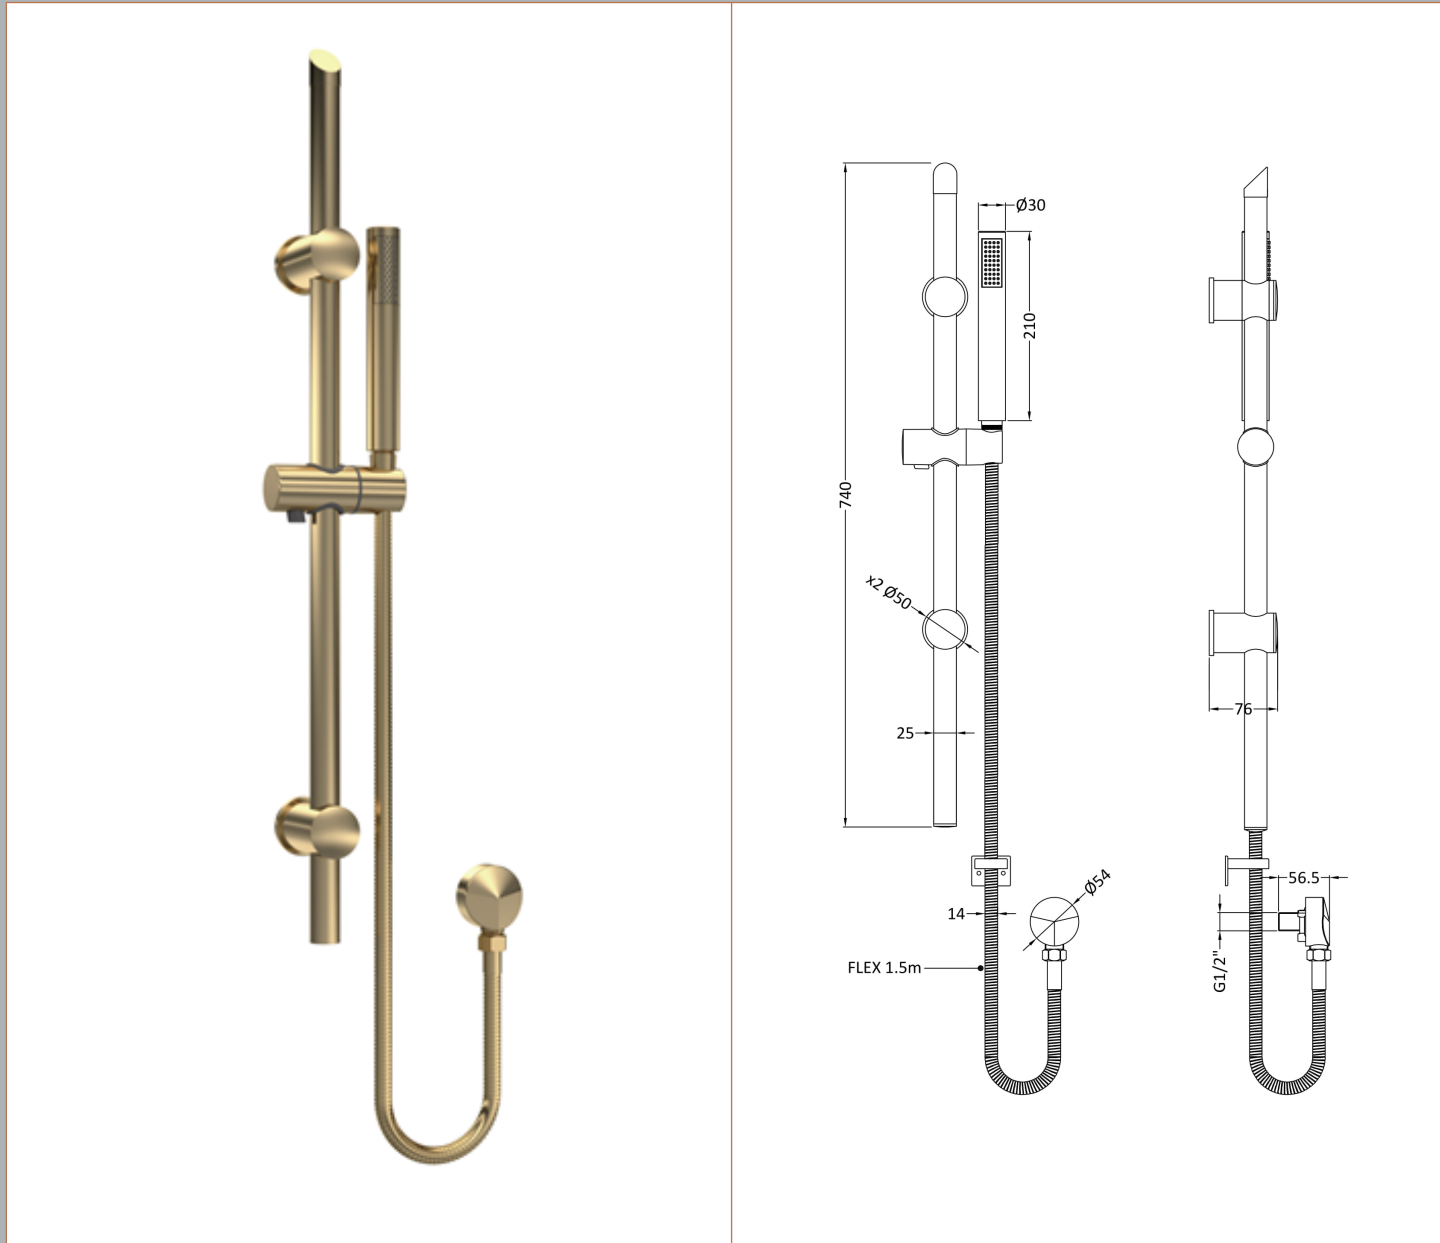

Sales Code: STY842

Description: Slide Rail Kit

Product Dimensions

Length (mm):	
Width (mm):	140
Height (mm):	740
Depth (mm):	76
Nett Weight (kg):	1.19

Packaging Dimensions

Length (mm):	790
Width (mm):	160
Height (mm):	
Gross Weight (kg):	1.19

Packaging Data

Box Colour:	White Cardboard Box
Box Qty:	1
Label Size:	100 x 50
Label Colour:	White Label
Label Qty:	2

Outer Box Dimensions (If Applicable)

Length (mm):	
Width (mm):	
Height (mm):	
Depth (mm):	
Gross Weight (kg):	13
Barcode:	5056462620220

Product Details

Country of Origin:	China
Fitting Instruction:	No
Product Material:	Brass/ABS
Mount Type:	Wall
Outlet Elbow Supplied:	Yes
Easy Clean:	Yes
Head Included:	No
Handset Included:	Yes
Body Jets Included:	No
No of Body Jets:	Not Applicable
Operating Pressure (bar):	0.5
Valve/Cartridge Type:	Not Applicable
Flow Rates (L/min):	0.1 bar: N/A 0.5 bar: N/A 1 bar: N/A 2 bar: N/A 3 bar: N/A
TMV2 Approved:	No Approval No: N/A
TMV3 Approved:	No Approval No: N/A
WRAS Approved:	No Approval No: N/A
Head Function:	Not Applicable
Handset Function:	Single Setting
Body Jet Info:	Not Applicable
Pipe Size:	15 mm (1/2" Bsp)
Pipe Centres:	N/A
Colour/Finish:	Brushed Brass
Hose Included:	Yes
No. of Outlets:	1