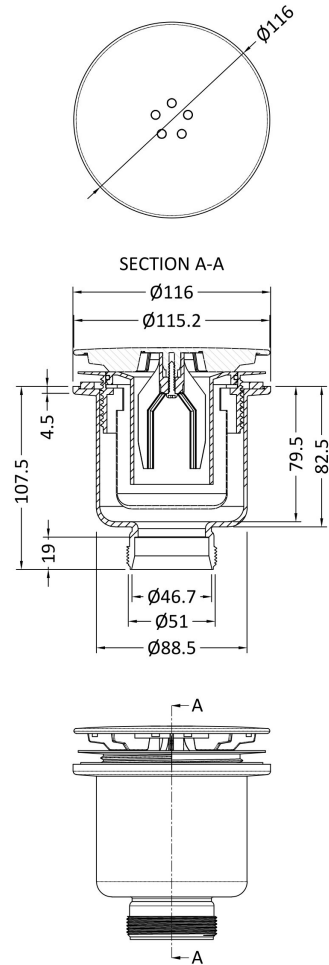

Sales Code: SWB001

Description: Straight Shower Tray Waste Bottom Outlet

Product Dimensions

Length (mm):	
Width (mm):	115
Height (mm):	145
Depth (mm):	115
Nett Weight (kg):	0.27

Packaging Dimensions

Height (mm):	145
Width (mm):	115
Depth (mm):	115
Gross Weight (kg):	0.28

Packaging Data

Box Colour:	Brown Cardboard Box
Box Qty:	1
Label Size:	100 x 50
Label Colour:	White Label
Label Qty:	2

Outer Box Dimensions (If Applicable)

Height (mm):	590
Width (mm):	380
Length (mm):	
Depth (mm):	
Gross Weight (kg):	14
Barcode:	5056462698434

Product Details

Country of Origin:	China
Fitting Instruction:	No
CE & UKCA:	N/A
Product Material:	Pp
Heating Element Wattage:	Not Applicable
Colour/Finish:	Chrome
Product Diameter:	115mm
Connection Size:	1 1/2"