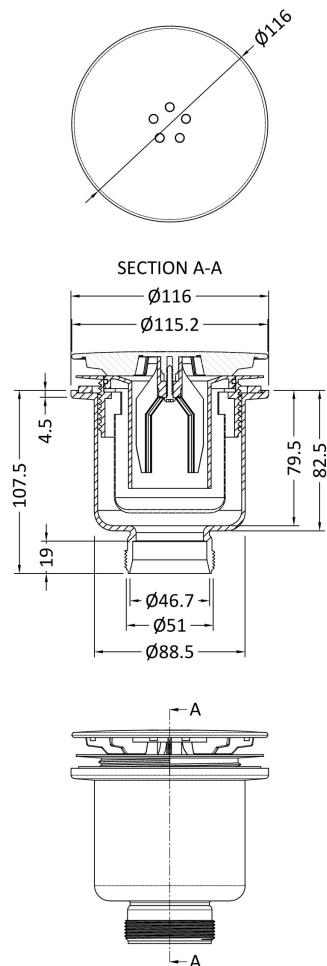

Sales Code: SWB002

Description: Straight Shower Tray Waste Bottom Outlet

Product Dimensions

Length (mm):	
Width (mm):	115
Height (mm):	145
Depth (mm):	115
Nett Weight (kg):	0.27

Packaging Dimensions

Height (mm):	145
Width (mm):	115
Depth (mm):	115
Gross Weight (kg):	0.28

Packaging Data

Box Colour:	Brown Cardboard Box
Box Qty:	1
Label Size:	100 x 50
Label Colour:	White Label
Label Qty:	2

Outer Box Dimensions (If Applicable)

Height (mm):	590
Width (mm):	380
Length (mm):	
Depth (mm):	
Gross Weight (kg):	14
Barcode:	5056678435632

Product Details

Country of Origin:	China
Fitting Instruction:	No
CE & UKCA:	N/A
Product Material:	Pp
Heating Element Wattage:	Not Applicable
Colour/Finish:	Black
Product Diameter:	115mm
Connection Size:	1 1/2"