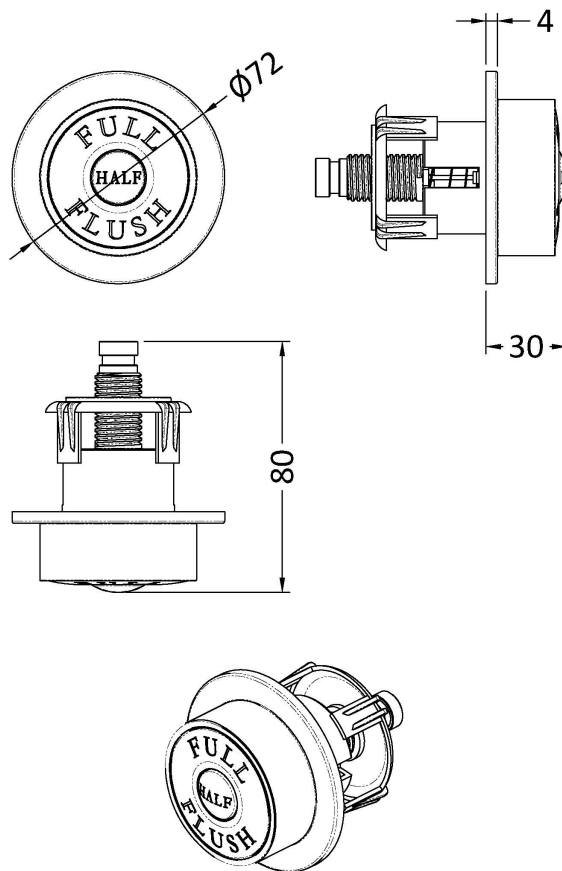

Sales Code: TDPB01

Description: Traditional Dual Flush Push Button

**Product Dimensions**

Length (mm):	
Width (mm):	72
Height (mm):	72
Depth (mm):	85
Nett Weight (kg):	0.2

**Packaging Dimensions**

Height (mm):	50
Width (mm):	155
Depth (mm):	80
Gross Weight (kg):	0.2

**Packaging Data**

Box Colour:	White Cardboard Box
Box Qty:	1
Label Size:	100 x 50
Label Colour:	White Label
Label Qty:	1

**Outer Box Dimensions (If Applicable)**

Height (mm):	
Width (mm):	
Length (mm):	
Depth (mm):	
Gross Weight (kg):	
Barcode:	5056211815563

**Product Details**

Country of Origin:	United Kingdom
Fitting Instruction:	No
CE & UKCA:	
Product Material:	ABS
Heating Element Wattage:	Not Applicable
Colour/Finish:	Chrome
Product Diameter:	72 mm
Connection Size:	N/A