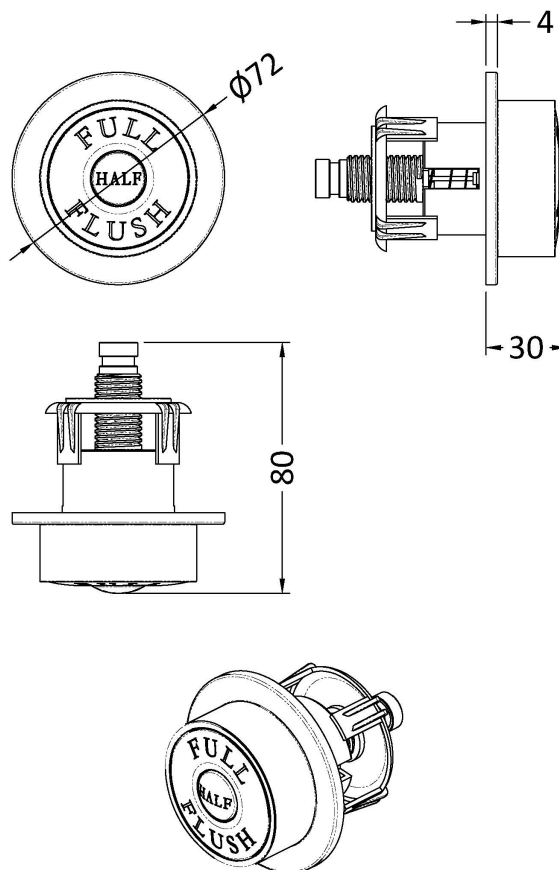

Sales Code: TDPB02

Description: Traditional Dual Flush Push Button

Product Dimensions

Length (mm):	
Width (mm):	72
Height (mm):	72
Depth (mm):	85
Nett Weight (kg):	0.2

Packaging Dimensions

Height (mm):	50
Width (mm):	155
Depth (mm):	80
Gross Weight (kg):	0.2

Packaging Data

Box Colour:	White Cardboard Box
Box Qty:	1
Label Size:	100 x 50
Label Colour:	White Label
Label Qty:	1

Outer Box Dimensions (If Applicable)

Height (mm):	
Width (mm):	
Length (mm):	
Depth (mm):	
Gross Weight (kg):	
Barcode:	5056211893127

Product Details

Country of Origin:	China
Fitting Instruction:	No
CE & UKCA:	
Product Material:	ABS
Heating Element Wattage:	Not Applicable
Colour/Finish:	Black
Product Diameter:	72 mm
Connection Size:	N/A