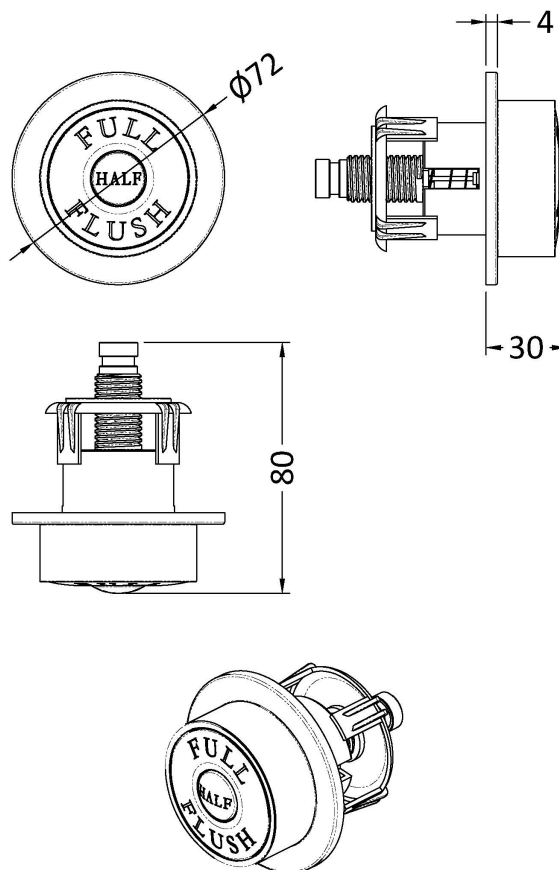

### Product Dimensions

Length (mm):	
Width (mm):	72
Height (mm):	72
Depth (mm):	85
Nett Weight (kg):	0.2

### Packaging Dimensions

Height (mm):	50
Width (mm):	155
Depth (mm):	80
Gross Weight (kg):	0.2

### Outer Box Dimensions (If Applicable)

Height (mm):	
Width (mm):	
Length (mm):	
Depth (mm):	
Gross Weight (kg):	
Barcode:	5056211893127

### Product Details

Country of Origin:	China
Fitting Instruction:	No
CE & UKCA:	
Product Material:	ABS
Heating Element Wattage:	Not Applicable
Colour/Finish:	Black
Product Diameter:	72 mm
Connection Size:	N/A