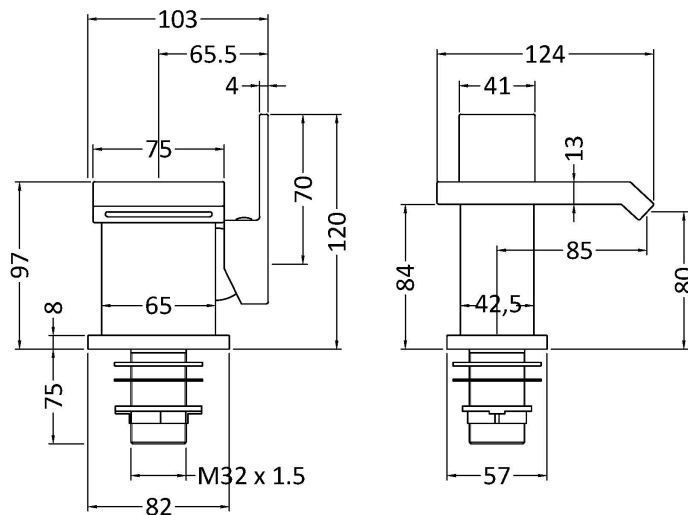

Sales Code: TMI305

Description: Bloc Side Action Mono Basin With Watse

Product Dimensions

Height (mm):	137
Width (mm):	82
Depth (mm):	126
Length (mm):	
Nett Weight (kg):	1.45

Packaging Dimensions

Height (mm):	126
Width (mm):	104
Depth (mm):	136
Gross Weight (kg):	1.75

Packaging Data

Box Colour:	White Cardboard Box
Box Qty:	1
Label Size:	100 x 50
Label Colour:	White Label
Label Qty:	2

Outer Box Dimensions (If Applicable)

Height (mm):	395
Width (mm):	485
Depth (mm):	250
Length (mm):	
Gross Weight (kg):	18
Barcode:	5055275894224

Product Details

Country of Origin:	China
Fitting Instruction:	No
Product Material:	Brass
Control Type:	Manual
Waste Included:	Waste Included
Waste Type:	Push Button
WRAS Approval: No	Approval No: N/A
Valve/Cartridge Type:	Single Lever Cartridge
Colour/Finish:	Chrome
Mount Type:	Deck
Operating Pressure (bar):	0.5

Flow Rates: (Litres Per Min)	0.1 bar: 2.7	0.5 bar: 6.5	1 bar: 9.3	2 bar: 13.3	3 bar: 16.4
Pipe Size:	15 mm				
Pipe Centres:	N/A				