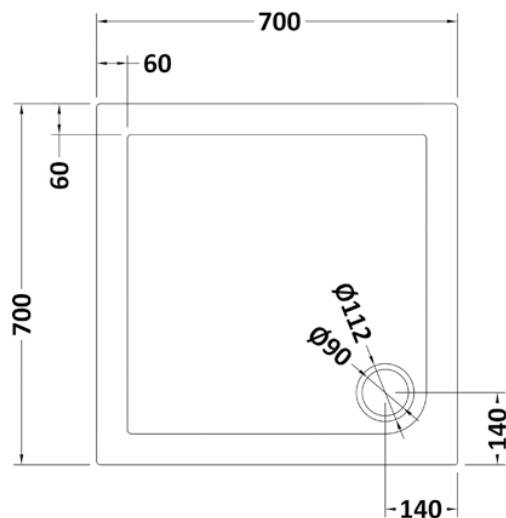

Sales Code: TR71002

Description: Square Tray 700 X 700

Product Dimensions

Length (mm):	700
Width (mm):	700
Height (mm):	40
Nett Weight (kg):	15.5

Packaging Dimensions

Length (mm):	740
Width (mm):	740
Height (mm):	85
Gross Weight (kg):	15.8

Packaging Data

Box Colour:	Shrinkwrap & Polystyrene
Box Qty:	1
Label Size:	100 x 50
Label Colour:	White Label
Label Qty:	2

Outer Box Dimensions (If Applicable)

Length (mm):	
Width (mm):	
Height (mm):	
Gross Weight (kg):	
Barcode:	5056211813057

Product Details

Country of Origin:	United Kingdom
Fitting Instruction:	No
CE & UKCA:	Yes
Colour/Finish:	Slate Grey
Product Material:	Acrylic Capped ABS Caco3 & Pu
Material Colour Reference:	Slate Grey
Radius:	0
Waste Required (mm):	90
Compatible with Leg Kit:	Yes