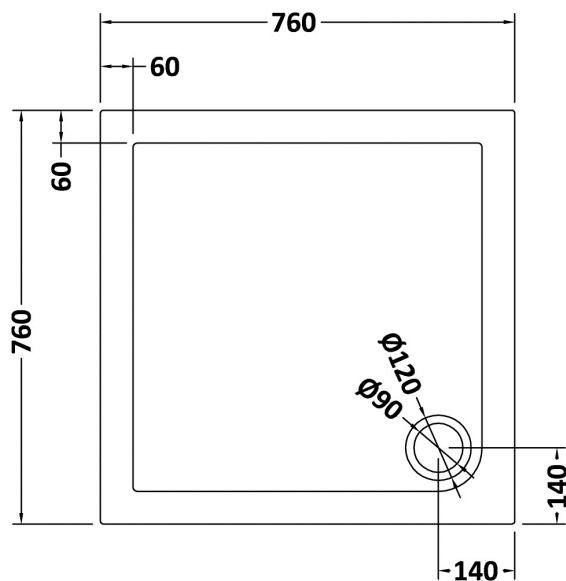

Sales Code: TR71003

Description: Square Tray 760 X 760

Product Dimensions

Length (mm):	760
Width (mm):	760
Height (mm):	40
Nett Weight (kg):	17.97

Packaging Dimensions

Length (mm):	800
Width (mm):	800
Height (mm):	85
Gross Weight (kg):	17.99

Packaging Data

Box Colour:	Shrinkwrap & Polystyrene
Box Qty:	1
Label Size:	100 x 50
Label Colour:	White Label
Label Qty:	2

Outer Box Dimensions (If Applicable)

Length (mm):	
Width (mm):	
Height (mm):	
Gross Weight (kg):	
Barcode:	5056211813064

Product Details

Country of Origin:	United Kingdom
Fitting Instruction:	No
CE Certification:	Yes
Colour/Finish:	Slate Grey
Product Material:	Acrylic Capped ABS Caco3 & Pu
Material Colour Reference:	Slate Grey
Radius:	0
Waste Required (mm):	90
Compatible with Leg Kit:	Yes