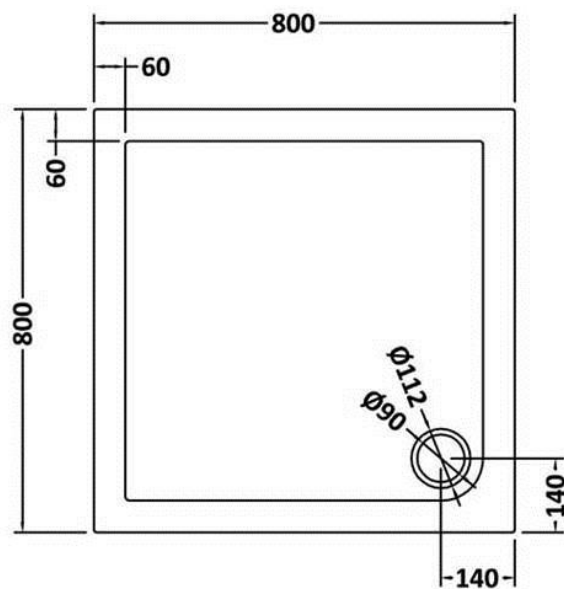

Sales Code: TR71006

Description: Square Tray 800 X 800

Product Dimensions

Length (mm):	800
Width (mm):	800
Height (mm):	40
Nett Weight (kg):	25.7

Packaging Dimensions

Length (mm):	840
Width (mm):	840
Height (mm):	85
Gross Weight (kg):	25.72

Packaging Data

Box Colour:	Shrinkwrap & Polystyrene
Box Qty:	1
Label Size:	100 x 50
Label Colour:	White Label
Label Qty:	2

Outer Box Dimensions (If Applicable)

Length (mm):	
Width (mm):	
Height (mm):	
Gross Weight (kg):	
Barcode:	5056211813071

Product Details

Country of Origin:	United Kingdom
Fitting Instruction:	No
CE Certification:	Yes
Colour/Finish:	Slate Grey
Product Material:	Acrylic Capped ABS Caco3 & Pu
Material Colour Reference:	Slate Grey
Radius:	0
Waste Required (mm):	90
Compatible with Leg Kit:	Yes