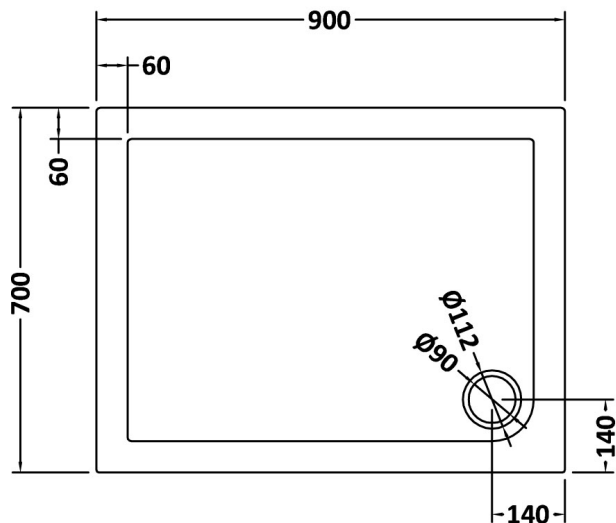

### Product Dimensions

Length (mm):	900
Width (mm):	700
Height (mm):	40
Nett Weight (kg):	20.6

### Packaging Dimensions

Length (mm):	940
Width (mm):	740
Height (mm):	85
Gross Weight (kg):	20.9

### Packaging Data

Box Colour:	Shrinkwrap & Polystyrene
Box Qty:	1
Label Size:	100 x 50
Label Colour:	White Label
Label Qty:	2

### Outer Box Dimensions (If Applicable)

Length (mm):	
Width (mm):	
Height (mm):	
Gross Weight (kg):	
Barcode:	5056211813101