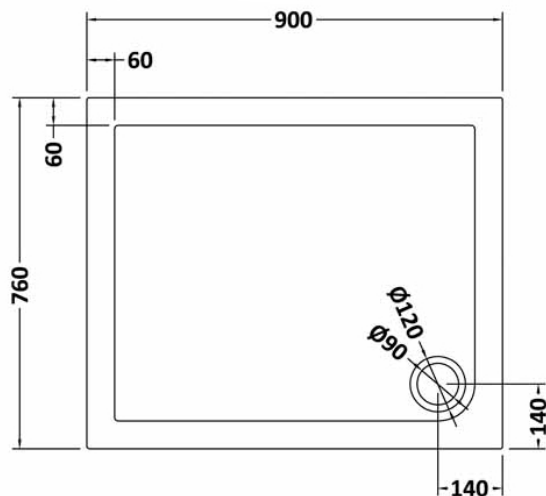

**Sales Code:** TR71008

**Description:** Rectangular Tray 900 X 760

**Product Dimensions**

Length (mm):	900
Width (mm):	760
Height (mm):	40
Nett Weight (kg):	21.4

**Packaging Dimensions**

Length (mm):	940
Width (mm):	800
Height (mm):	85
Gross Weight (kg):	21.7

**Packaging Data**

Box Colour:	Shrinkwrap & Polystyrene
Box Qty:	1
Label Size:	100 x 50
Label Colour:	White Label
Label Qty:	2

**Outer Box Dimensions (If Applicable)**

Length (mm):	
Width (mm):	
Height (mm):	
Gross Weight (kg):	
Barcode:	5056211813118

**Product Details**

Country of Origin:	United Kingdom
Fitting Instruction:	No
CE & UKCA:	Yes
Colour/Finish:	Slate Grey
Product Material:	Acrylic Capped ABS Caco3 & Pu
Material Colour Reference:	Slate Grey
Radius:	0
Waste Required (mm):	90
Compatible with Leg Kit:	Yes