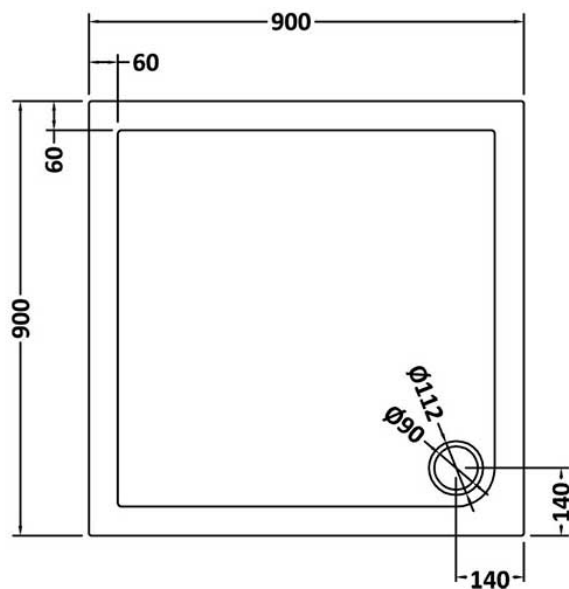

### Product Dimensions

Length (mm):	900
Width (mm):	900
Height (mm):	40
Nett Weight (kg):	27

### Packaging Dimensions

Length (mm):	940
Width (mm):	940
Height (mm):	85
Gross Weight (kg):	27.3

### Packaging Data

Box Colour:	Shrinkwrap & Polystyrene
Box Qty:	1
Label Size:	100 x 50
Label Colour:	White Label
Label Qty:	2

### Outer Box Dimensions (If Applicable)

Length (mm):	
Width (mm):	
Height (mm):	
Gross Weight (kg):	
Barcode:	5056211813088