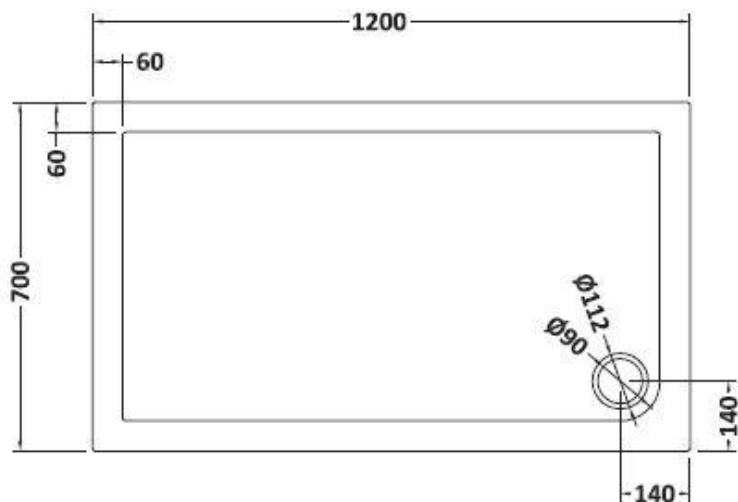

Sales Code: TR71011

Description: Rectangular Tray 1200 X 700

Product Dimensions

Length (mm):	1200
Width (mm):	700
Height (mm):	40
Nett Weight (kg):	26.1

Packaging Dimensions

Length (mm):	1240
Width (mm):	740
Height (mm):	85
Gross Weight (kg):	26.4

Packaging Data

Box Colour:	Shrinkwrap & Polystyrene
Box Qty:	1
Label Size:	100 x 50
Label Colour:	White Label
Label Qty:	2

Outer Box Dimensions (If Applicable)

Length (mm):	
Width (mm):	
Height (mm):	
Gross Weight (kg):	
Barcode:	5056211813217

Product Details

Country of Origin:	United Kingdom
Fitting Instruction:	No
CE & UKCA:	Yes
Colour/Finish:	Slate Grey
Product Material:	Acrylic Capped ABS Caco3 & Pu
Material Colour Reference:	Slate Grey
Radius:	0
Waste Required (mm):	90
Compatible with Leg Kit:	Yes