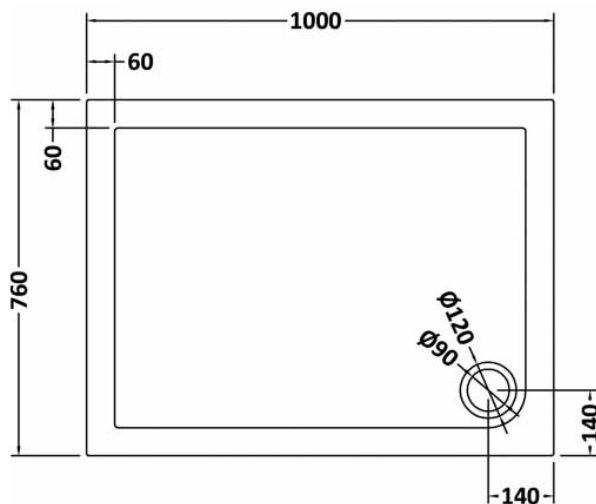

Sales Code: TR71012

Description: Rectangular Tray 1000 X 760

Product Dimensions

Length (mm):	1000
Width (mm):	760
Height (mm):	40
Nett Weight (kg):	26.43

Packaging Dimensions

Length (mm):	1040
Width (mm):	800
Height (mm):	85
Gross Weight (kg):	26.45

Packaging Data

Box Colour:	Shrinkwrap & Polystyrene
Box Qty:	1
Label Size:	100 x 50
Label Colour:	White Label
Label Qty:	2

Outer Box Dimensions (If Applicable)

Length (mm):	
Width (mm):	
Height (mm):	
Gross Weight (kg):	
Barcode:	5056211813149

Product Details

Country of Origin:	United Kingdom
Fitting Instruction:	No
CE Certification:	Yes
Colour/Finish:	Slate Grey
Product Material:	Acrylic Capped ABS Caco3 & Pu
Material Colour Reference:	Slate Grey
Radius:	0
Waste Required (mm):	90
Compatible with Leg Kit:	Yes