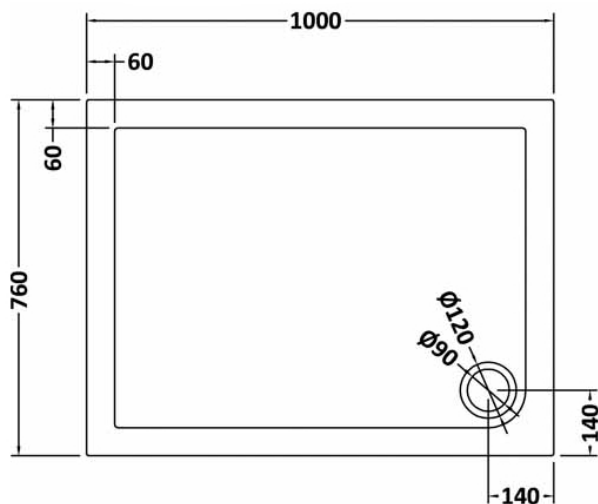

Sales Code: TR71012

Description: Rectangular Tray 1000 X 760

Product Dimensions

Length (mm):	1000
Width (mm):	760
Height (mm):	40
Nett Weight (kg):	26.7

Packaging Dimensions

Length (mm):	1040
Width (mm):	800
Height (mm):	85
Gross Weight (kg):	27

Packaging Data

Box Colour:	Shrinkwrap & Polystyrene
Box Qty:	1
Label Size:	100 x 50
Label Colour:	White Label
Label Qty:	2

Outer Box Dimensions (If Applicable)

Length (mm):	
Width (mm):	
Height (mm):	
Gross Weight (kg):	
Barcode:	5056211813149

Product Details

Country of Origin:	United Kingdom
Fitting Instruction:	No
CE & UKCA:	Yes
Colour/Finish:	Slate Grey
Product Material:	Acrylic Capped ABS Caco3 & Pu
Material Colour Reference:	Slate Grey
Radius:	0
Waste Required (mm):	90
Compatible with Leg Kit:	Yes