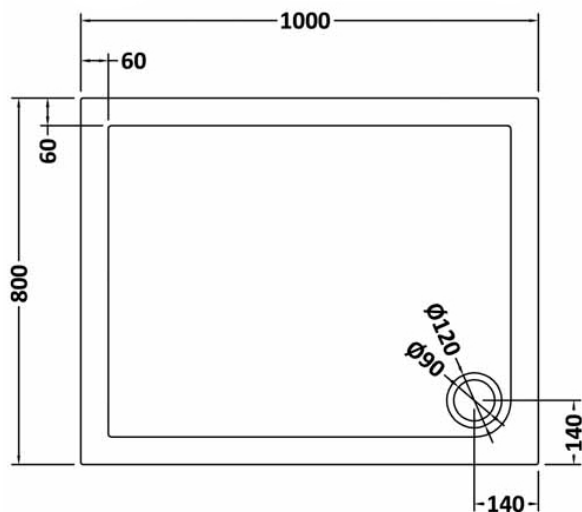

**Sales Code:** TR71013

**Description:** Rectangular Tray 1000 X 800

**Product Dimensions**

Length (mm):	1000
Width (mm):	800
Height (mm):	40
Nett Weight (kg):	25

**Packaging Dimensions**

Length (mm):	1040
Width (mm):	840
Height (mm):	85
Gross Weight (kg):	25.3

**Packaging Data**

Box Colour:	Shrinkwrap & Polystyrene
Box Qty:	1
Label Size:	100 x 50
Label Colour:	White Label
Label Qty:	2

**Outer Box Dimensions (If Applicable)**

Length (mm):	
Width (mm):	
Height (mm):	
Gross Weight (kg):	
Barcode:	5056211813156

**Product Details**

Country of Origin:	United Kingdom
Fitting Instruction:	No
CE & UKCA:	Yes
Colour/Finish:	Slate Grey
Product Material:	Acrylic Capped ABS Caco3 & Pu
Material Colour Reference:	Slate Grey
Radius:	0
Waste Required (mm):	90
Compatible with Leg Kit:	Yes