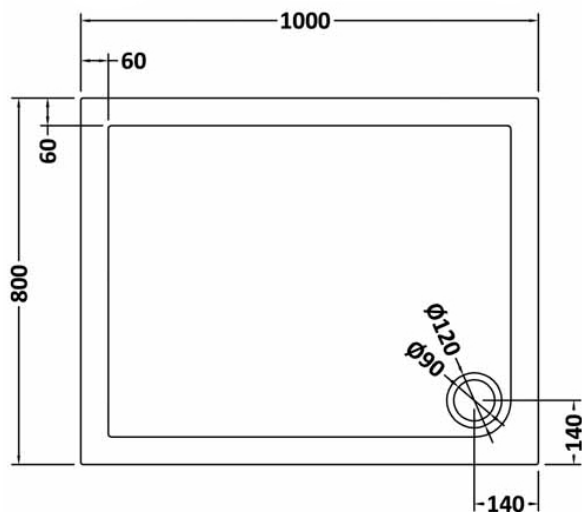

Sales Code: TR71013

Description: Rectangular Tray 1000 X 800

Product Dimensions

Length (mm):	1000
Width (mm):	800
Height (mm):	40
Nett Weight (kg):	25

Packaging Dimensions

Length (mm):	1040
Width (mm):	840
Height (mm):	85
Gross Weight (kg):	25.3

Packaging Data

Box Colour:	Shrinkwrap & Polystyrene
Box Qty:	1
Label Size:	100 x 50
Label Colour:	White Label
Label Qty:	2

Outer Box Dimensions (If Applicable)

Length (mm):	
Width (mm):	
Height (mm):	
Gross Weight (kg):	
Barcode:	5056211813156

Product Details

Country of Origin:	United Kingdom
Fitting Instruction:	No
CE & UKCA:	Yes
Colour/Finish:	Slate Grey
Product Material:	Acrylic Capped ABS Caco3 & Pu
Material Colour Reference:	Slate Grey
Radius:	0
Waste Required (mm):	90
Compatible with Leg Kit:	Yes