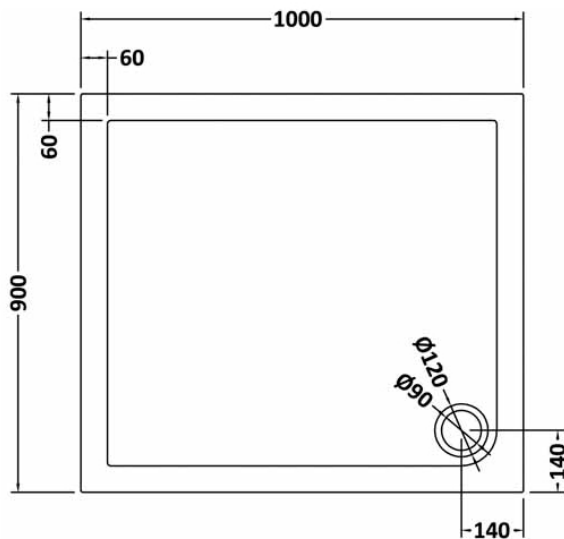

### Product Dimensions

Length (mm):	1000
Width (mm):	900
Height (mm):	40
Nett Weight (kg):	28.2

### Packaging Dimensions

Length (mm):	1040
Width (mm):	940
Height (mm):	85
Gross Weight (kg):	28.5

### Packaging Data

Box Colour:	Shrinkwrap & Polystyrene
Box Qty:	1
Label Size:	100 x 50
Label Colour:	White Label
Label Qty:	2

### Outer Box Dimensions (If Applicable)

Length (mm):	
Width (mm):	
Height (mm):	
Gross Weight (kg):	
Barcode:	5056211813163