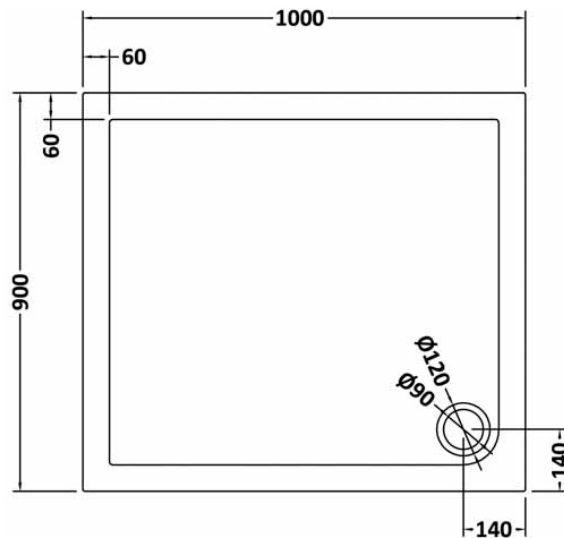

### Product Dimensions

Length (mm):	1000
Width (mm):	900
Height (mm):	40
Nett Weight (kg):	28.2

### Packaging Dimensions

Length (mm):	1040
Width (mm):	940
Height (mm):	85
Gross Weight (kg):	28.5

### Packaging Data

Box Colour:	Shrinkwrap & Polystyrene
Box Qty:	1
Label Size:	100 x 50
Label Colour:	White Label
Label Qty:	2

### Outer Box Dimensions (If Applicable)

Length (mm):	
Width (mm):	
Height (mm):	
Gross Weight (kg):	
Barcode:	5056211813163