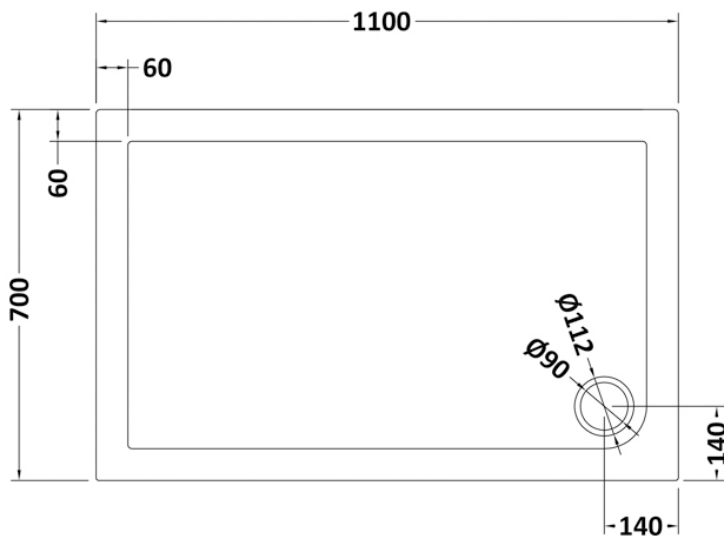

Sales Code: TR71016

Description: Rectangular Tray 1100 X 700

Product Dimensions

Length (mm):	1100
Width (mm):	700
Height (mm):	40
Nett Weight (kg):	26.8

Packaging Dimensions

Length (mm):	1140
Width (mm):	740
Height (mm):	85
Gross Weight (kg):	27.1

Packaging Data

Box Colour:	Shrinkwrap & Polystyrene
Box Qty:	1
Label Size:	100 x 50
Label Colour:	White Label
Label Qty:	2

Outer Box Dimensions (If Applicable)

Length (mm):	
Width (mm):	
Height (mm):	
Gross Weight (kg):	
Barcode:	5056211813170

Product Details

Country of Origin:	United Kingdom
Fitting Instruction:	No
CE & UKCA:	Yes
Colour/Finish:	Slate Grey
Product Material:	Acrylic Capped ABS Caco3 & Pu
Material Colour Reference:	Slate Grey
Radius:	0
Waste Required (mm):	90
Compatible with Leg Kit:	Yes