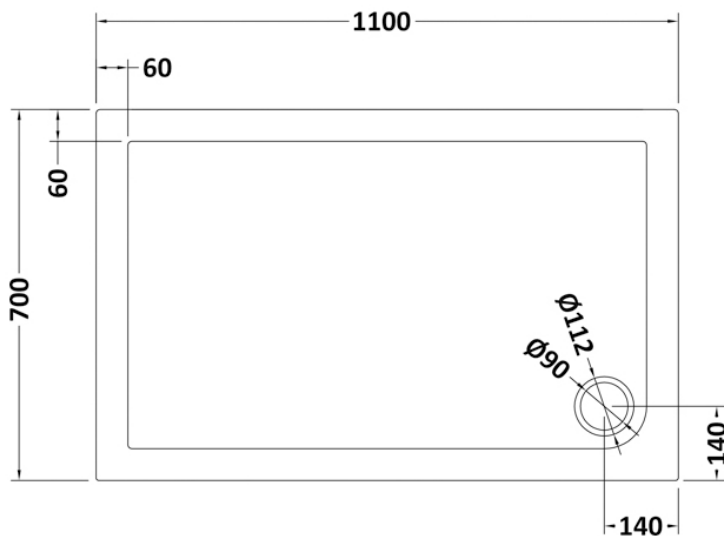

### Product Dimensions

Length (mm):	1100
Width (mm):	700
Height (mm):	40
Nett Weight (kg):	26.8

### Packaging Dimensions

Length (mm):	1140
Width (mm):	740
Height (mm):	85
Gross Weight (kg):	27.1

### Packaging Data

Box Colour:	Shrinkwrap & Polystyrene
Box Qty:	1
Label Size:	100 x 50
Label Colour:	White Label
Label Qty:	2

### Outer Box Dimensions (If Applicable)

Length (mm):	
Width (mm):	
Height (mm):	
Gross Weight (kg):	
Barcode:	5056211813170