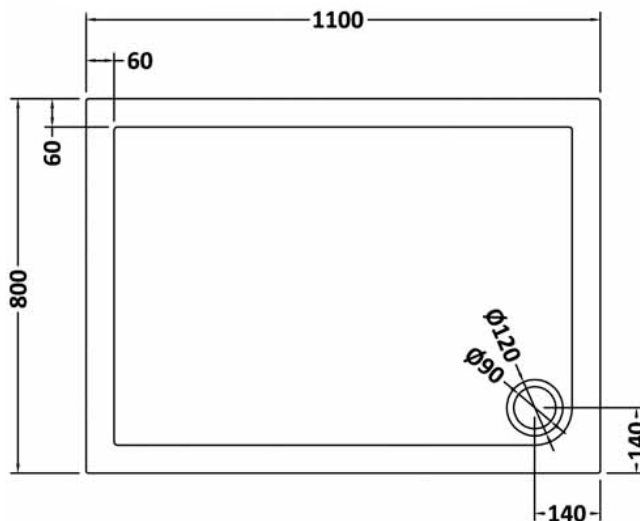

Sales Code: TR71018

Description: Rectangular Tray 1100 X 800

Product Dimensions

Length (mm):	1100
Width (mm):	800
Height (mm):	40
Nett Weight (kg):	28.7

Packaging Dimensions

Length (mm):	1140
Width (mm):	840
Height (mm):	85
Gross Weight (kg):	29

Packaging Data

Box Colour:	Shrinkwrap & Polystyrene
Box Qty:	1
Label Size:	100 x 50
Label Colour:	White Label
Label Qty:	2

Outer Box Dimensions (If Applicable)

Length (mm):	
Width (mm):	
Height (mm):	
Gross Weight (kg):	
Barcode:	5056211813194

Product Details

Country of Origin:	United Kingdom
Fitting Instruction:	No
CE & UKCA:	Yes
Colour/Finish:	Slate Grey
Product Material:	Acrylic Capped ABS Caco3 & Pu
Material Colour Reference:	Slate Grey
Radius:	0
Waste Required (mm):	90
Compatible with Leg Kit:	Yes