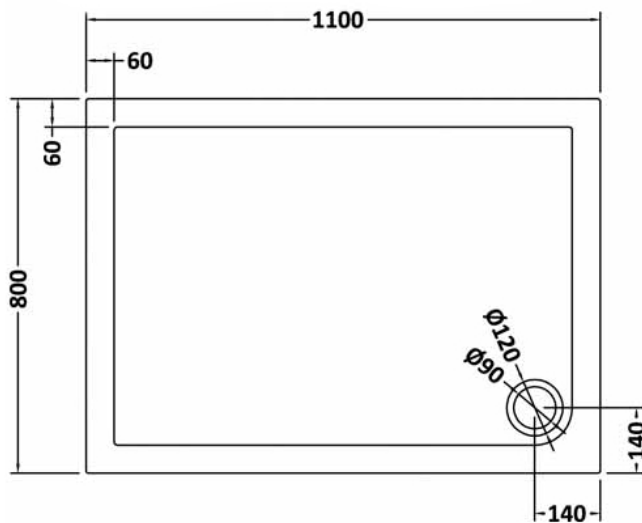

Sales Code: TR71018

Description: Rectangular Tray 1100 X 800

Product Dimensions

Length (mm):	1100
Width (mm):	800
Height (mm):	40
Nett Weight (kg):	28.7

Packaging Dimensions

Length (mm):	1140
Width (mm):	840
Height (mm):	85
Gross Weight (kg):	29

Packaging Data

Box Colour:	Shrinkwrap & Polystyrene
Box Qty:	1
Label Size:	100 x 50
Label Colour:	White Label
Label Qty:	2

Outer Box Dimensions (If Applicable)

Length (mm):	
Width (mm):	
Height (mm):	
Gross Weight (kg):	
Barcode:	5056211813194

Product Details

Country of Origin:	United Kingdom
Fitting Instruction:	No
CE & UKCA:	Yes
Colour/Finish:	Slate Grey
Product Material:	Acrylic Capped ABS Caco3 & Pu
Material Colour Reference:	Slate Grey
Radius:	0
Waste Required (mm):	90
Compatible with Leg Kit:	Yes