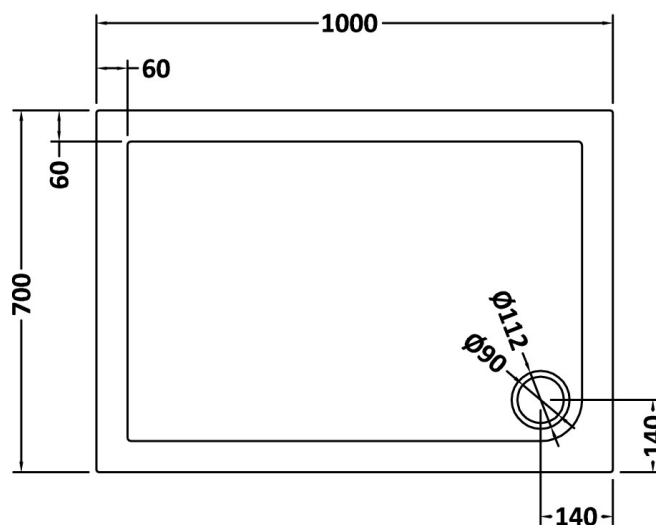

Sales Code: TR71021

Description: Rectangular Tray 1000 X 700

Product Dimensions

Length (mm):	1000
Width (mm):	700
Height (mm):	40
Nett Weight (kg):	26.1

Packaging Dimensions

Length (mm):	1040
Width (mm):	740
Height (mm):	85
Gross Weight (kg):	26.4

Packaging Data

Box Colour:	Shrinkwrap & Polystyrene
Box Qty:	1
Label Size:	100 x 50
Label Colour:	White Label
Label Qty:	2

Outer Box Dimensions (If Applicable)

Length (mm):	
Width (mm):	
Height (mm):	
Gross Weight (kg):	
Barcode:	5056211813132

Product Details

Country of Origin:	United Kingdom
Fitting Instruction:	No
CE & UKCA:	Yes
Colour/Finish:	Slate Grey
Product Material:	Acrylic Capped ABS Caco3 & Pu
Material Colour Reference:	Slate Grey
Radius:	0
Waste Required (mm):	90
Compatible with Leg Kit:	Yes