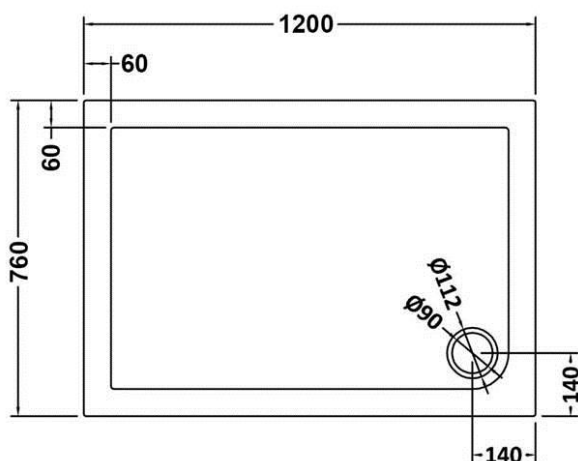

### Product Dimensions

Length (mm):	1200
Width (mm):	760
Height (mm):	40
Nett Weight (kg):	29.6

### Packaging Dimensions

Length (mm):	1240
Width (mm):	800
Height (mm):	85
Gross Weight (kg):	29.9

### Packaging Data

Box Colour:	Shrinkwrap & Polystyrene
Box Qty:	1
Label Size:	100 x 50
Label Colour:	White Label
Label Qty:	2

### Outer Box Dimensions (If Applicable)

Length (mm):	
Width (mm):	
Height (mm):	
Gross Weight (kg):	
Barcode:	5056211813224