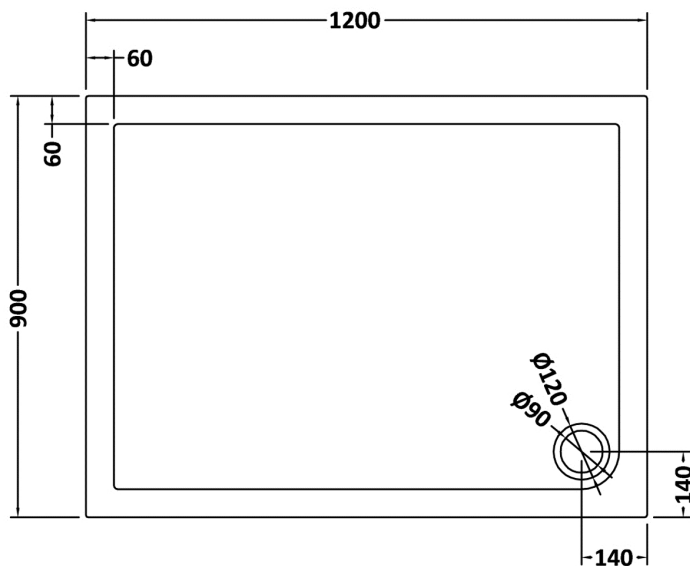

Sales Code: TR71024

Description: Rectangular Tray 1200 X 900

Product Dimensions

Length (mm):	1200
Width (mm):	900
Height (mm):	40
Nett Weight (kg):	39.75

Packaging Dimensions

Length (mm):	1240
Width (mm):	940
Height (mm):	85
Gross Weight (kg):	39.77

Packaging Data

Box Colour:	Shrinkwrap & Polystyrene
Box Qty:	1
Label Size:	100 x 50
Label Colour:	White Label
Label Qty:	2

Outer Box Dimensions (If Applicable)

Length (mm):	
Width (mm):	
Height (mm):	
Gross Weight (kg):	
Barcode:	5056211813248

Product Details

Country of Origin:	United Kingdom
Fitting Instruction:	No
CE Certification:	Yes
Colour/Finish:	Slate Grey
Product Material:	Acrylic Capped ABS Caco3 & Pu
Material Colour Reference:	Slate Grey
Radius:	0
Waste Required (mm):	90
Compatible with Leg Kit:	Yes