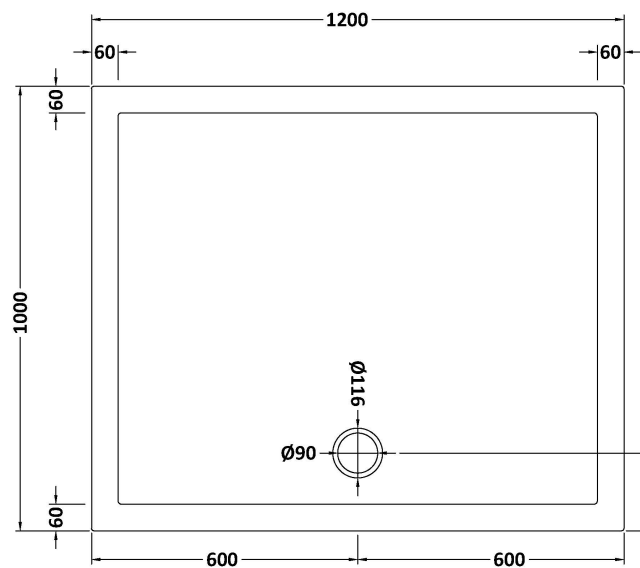

Sales Code: TR71025

Description: Rectangular Tray 1200 X 1000

Product Dimensions

Length (mm):	1200
Width (mm):	1000
Height (mm):	35
Nett Weight (kg):	37

Packaging Dimensions

Length (mm):	1240
Width (mm):	1040
Height (mm):	85
Gross Weight (kg):	37.3

Packaging Data

Box Colour:	Shrinkwrap & Polystyrene
Box Qty:	1
Label Size:	100 x 50
Label Colour:	White Label
Label Qty:	2

Outer Box Dimensions (If Applicable)

Length (mm):	
Width (mm):	
Height (mm):	
Gross Weight (kg):	
Barcode:	5056211873341

Product Details

Country of Origin:	United Kingdom
Fitting Instruction:	No
CE & UKCA:	Yes
Colour/Finish:	Slate Grey
Product Material:	Acrylic Capped ABS Caco3 & Pu
Material Colour Reference:	Slate Grey
Radius:	0
Waste Required (mm):	90
Compatible with Leg Kit:	Yes