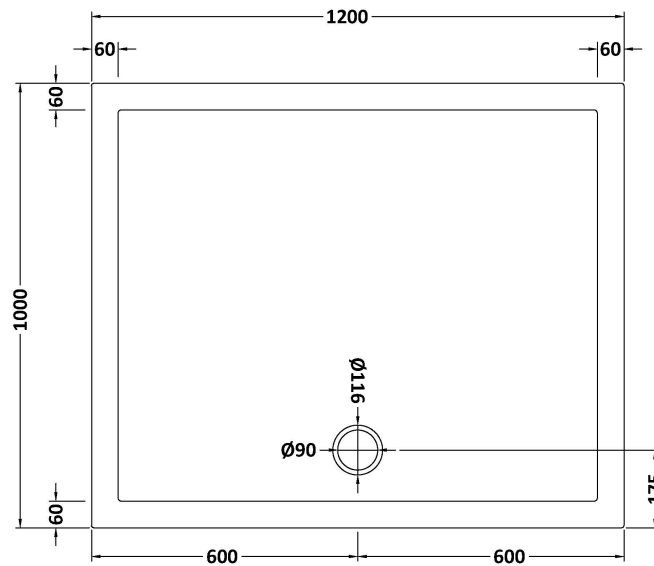

Sales Code: TR71025

Description: Rectangular Tray 1200 X 1000

Product Dimensions

Length (mm):	1200
Width (mm):	1000
Height (mm):	35
Nett Weight (kg):	37

Packaging Dimensions

Length (mm):	1240
Width (mm):	1040
Height (mm):	85
Gross Weight (kg):	37.3

Packaging Data

Box Colour:	Shrinkwrap & Polystyrene
Box Qty:	1
Label Size:	100 x 50
Label Colour:	White Label
Label Qty:	2

Outer Box Dimensions (If Applicable)

Length (mm):	
Width (mm):	
Height (mm):	
Gross Weight (kg):	
Barcode:	5056211873341

Product Details

Country of Origin:	United Kingdom
Fitting Instruction:	No
CE & UKCA:	Yes
Colour/Finish:	Slate Grey
Product Material:	Acrylic Capped ABS Caco3 & Pu
Material Colour Reference:	Slate Grey
Radius:	0
Waste Required (mm):	90
Compatible with Leg Kit:	Yes