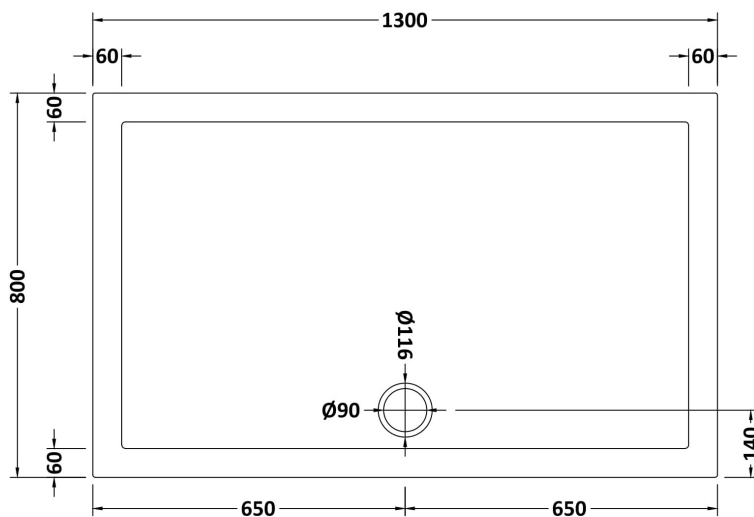

Sales Code: TR71028

Description: Rectangular Tray 1300 X 800

Product Dimensions

Length (mm):	1300
Width (mm):	800
Height (mm):	40
Nett Weight (kg):	34.7

Packaging Dimensions

Length (mm):	1340
Width (mm):	840
Height (mm):	85
Gross Weight (kg):	35

Packaging Data

Box Colour:	Shrinkwrap & Polystyrene
Box Qty:	1
Label Size:	100 x 50
Label Colour:	White Label
Label Qty:	2

Outer Box Dimensions (If Applicable)

Length (mm):	
Width (mm):	
Height (mm):	
Gross Weight (kg):	
Barcode:	5056211813576

Product Details

Country of Origin:	United Kingdom
Fitting Instruction:	No
CE & UKCA:	Yes
Colour/Finish:	Slate Grey
Product Material:	Acrylic Capped ABS Caco3 & Pu
Material Colour Reference:	Slate Grey
Radius:	0
Waste Required (mm):	90
Compatible with Leg Kit:	Yes