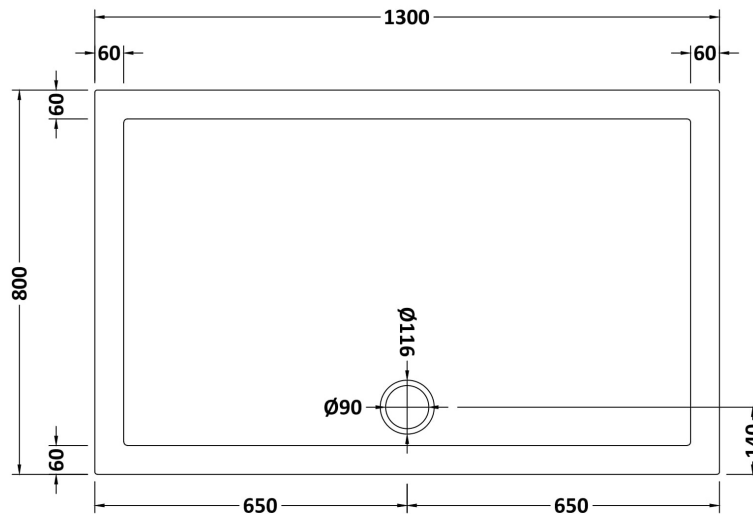

Sales Code: TR71028

Description: Rectangular Tray 1300 X 800

Product Dimensions

Length (mm):	1300
Width (mm):	800
Height (mm):	40
Nett Weight (kg):	34.7

Packaging Dimensions

Length (mm):	1340
Width (mm):	840
Height (mm):	85
Gross Weight (kg):	35

Packaging Data

Box Colour:	Shrinkwrap & Polystyrene
Box Qty:	1
Label Size:	100 x 50
Label Colour:	White Label
Label Qty:	2

Outer Box Dimensions (If Applicable)

Length (mm):	
Width (mm):	
Height (mm):	
Gross Weight (kg):	
Barcode:	5056211813576

Product Details

Country of Origin:	United Kingdom
Fitting Instruction:	No
CE & UKCA:	Yes
Colour/Finish:	Slate Grey
Product Material:	Acrylic Capped ABS Caco3 & Pu
Material Colour Reference:	Slate Grey
Radius:	0
Waste Required (mm):	90
Compatible with Leg Kit:	Yes