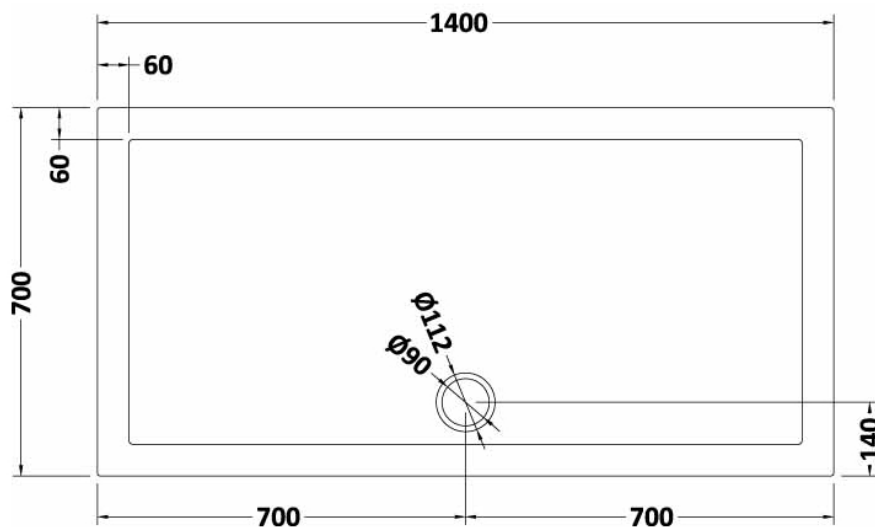

Sales Code: TR71031

Description: Rectangular Tray 1400 X 700

Product Dimensions

Length (mm):	1400
Width (mm):	700
Height (mm):	40
Nett Weight (kg):	32.3

Packaging Dimensions

Length (mm):	1440
Width (mm):	740
Height (mm):	85
Gross Weight (kg):	32.6

Packaging Data

Box Colour:	Shrinkwrap & Polystyrene
Box Qty:	1
Label Size:	100 x 50
Label Colour:	White Label
Label Qty:	2

Outer Box Dimensions (If Applicable)

Length (mm):	
Width (mm):	
Height (mm):	
Gross Weight (kg):	
Barcode:	5056211813255

Product Details

Country of Origin:	United Kingdom
Fitting Instruction:	No
CE & UKCA:	Yes
Colour/Finish:	Slate Grey
Product Material:	Acrylic Capped ABS Caco3 & Pu
Material Colour Reference:	Slate Grey
Radius:	0
Waste Required (mm):	90
Compatible with Leg Kit:	Yes