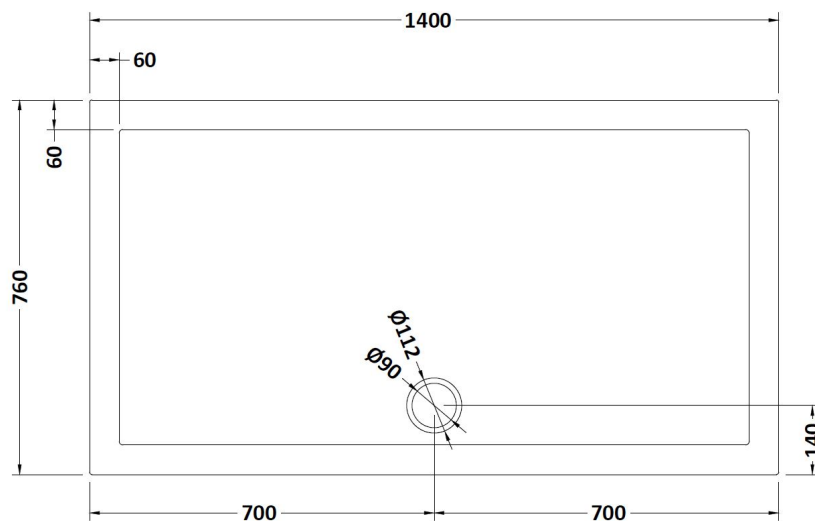

Sales Code: TR71032

Description: Rectangular Tray 1400 X 760

Product Dimensions

Length (mm):	1400
Width (mm):	760
Height (mm):	40
Nett Weight (kg):	36.4

Packaging Dimensions

Length (mm):	1440
Width (mm):	800
Height (mm):	85
Gross Weight (kg):	36.7

Packaging Data

Box Colour:	Shrinkwrap & Polystyrene
Box Qty:	1
Label Size:	100 x 50
Label Colour:	White Label
Label Qty:	2

Outer Box Dimensions (If Applicable)

Length (mm):	
Width (mm):	
Height (mm):	
Gross Weight (kg):	
Barcode:	5056211813583

Product Details

Country of Origin:	United Kingdom
Fitting Instruction:	No
CE & UKCA:	Yes
Colour/Finish:	Slate Grey
Product Material:	Acrylic Capped ABS Caco3 & Pu
Material Colour Reference:	Slate Grey
Radius:	0
Waste Required (mm):	90
Compatible with Leg Kit:	Yes