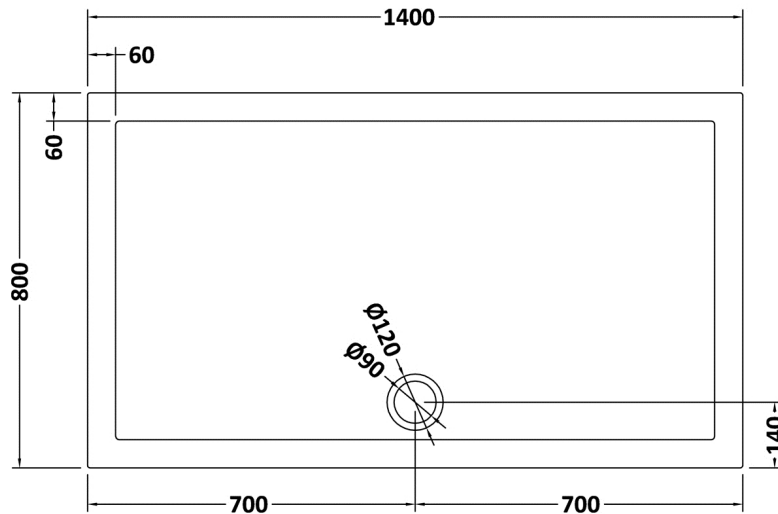

Sales Code: TR71033

Description: Rectangular Tray 1400 X 800

Product Dimensions

Length (mm):	1400
Width (mm):	800
Height (mm):	40
Nett Weight (kg):	36.8

Packaging Dimensions

Length (mm):	1440
Width (mm):	840
Height (mm):	85
Gross Weight (kg):	37.1

Packaging Data

Box Colour:	Shrinkwrap & Polystyrene
Box Qty:	1
Label Size:	100 x 50
Label Colour:	White Label
Label Qty:	2

Outer Box Dimensions (If Applicable)

Length (mm):	
Width (mm):	
Height (mm):	
Gross Weight (kg):	
Barcode:	5056211813262

Product Details

Country of Origin:	United Kingdom
Fitting Instruction:	No
CE & UKCA:	Yes
Colour/Finish:	Slate Grey
Product Material:	Acrylic Capped ABS Caco3 & Pu
Material Colour Reference:	Slate Grey
Radius:	0
Waste Required (mm):	90
Compatible with Leg Kit:	Yes