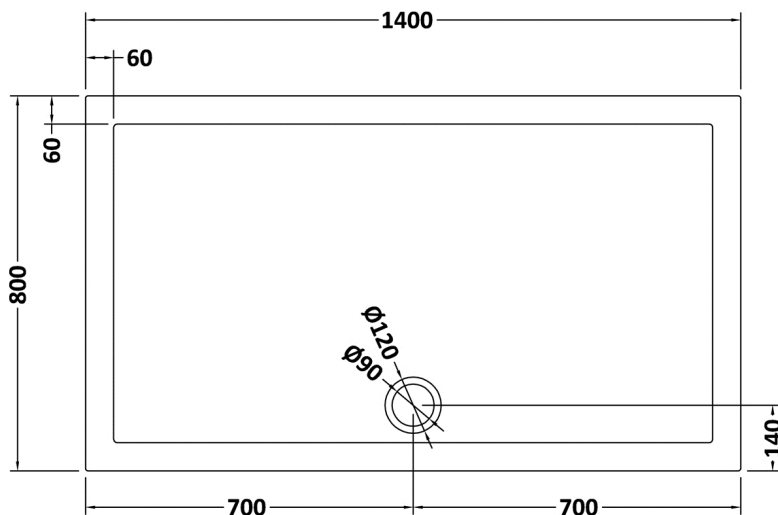

Sales Code: TR71033

Description: Rectangular Tray 1400 X 800

Product Dimensions

Length (mm):	1400
Width (mm):	800
Height (mm):	40
Nett Weight (kg):	36,8

Packaging Dimensions

Length (mm):	1440
Width (mm):	840
Height (mm):	85
Gross Weight (kg):	37,1

Packaging Data

Box Colour:	Shrinkwrap & Polystyrene
Box Qty:	1
Label Size:	100 x 50
Label Colour:	White Label
Label Qty:	2

Outer Box Dimensions (If Applicable)

Length (mm):	
Width (mm):	
Height (mm):	
Gross Weight (kg):	
Barcode:	5056211813262

Product Details

Country of Origin:	United Kingdom
Fitting Instruction:	No
CE & UKCA:	Yes
Colour/Finish:	Slate Grey
Product Material:	Acrylic Capped ABS Caco3 & Pu
Material Colour Reference:	Slate Grey
Radius:	0
Waste Required (mm):	90
Compatible with Leg Kit:	Yes