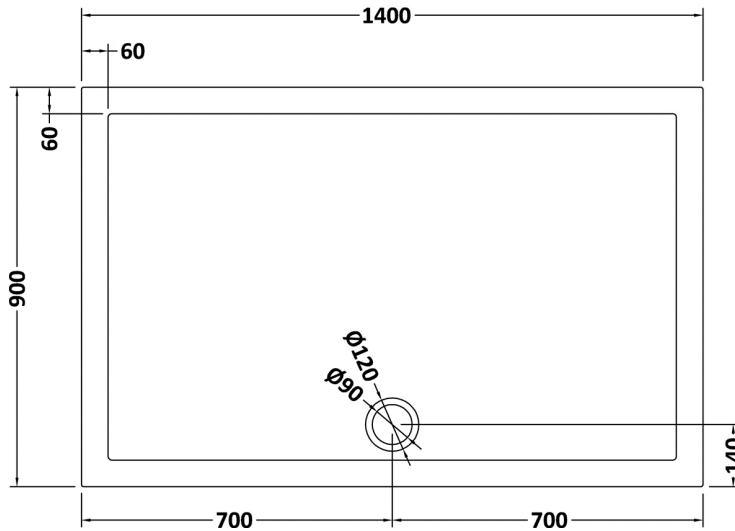

Sales Code: TR71034

Description: Rectangular Tray 1400 X 900

Product Dimensions

Length (mm):	1400
Width (mm):	900
Height (mm):	40
Nett Weight (kg):	42.2

Packaging Dimensions

Length (mm):	1440
Width (mm):	940
Height (mm):	85
Gross Weight (kg):	42.5

Packaging Data

Box Colour:	Shrinkwrap & Polystyrene
Box Qty:	1
Label Size:	100 x 50
Label Colour:	White Label
Label Qty:	2

Outer Box Dimensions (If Applicable)

Length (mm):	
Width (mm):	
Height (mm):	
Gross Weight (kg):	
Barcode:	5056211813279

Product Details

Country of Origin:	United Kingdom
Fitting Instruction:	No
CE & UKCA:	Yes
Colour/Finish:	Slate Grey
Product Material:	Acrylic Capped ABS Caco3 & Pu
Material Colour Reference:	Slate Grey
Radius:	0
Waste Required (mm):	90
Compatible with Leg Kit:	Yes