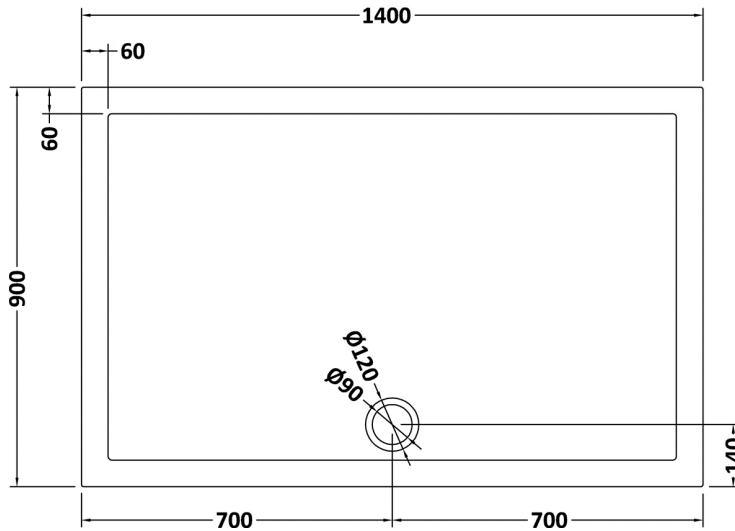

Sales Code: TR71034

Description: Rectangular Tray 1400 X 900

Product Dimensions

| | |
|-------------------|------|
| Length (mm): | 1400 |
| Width (mm): | 900 |
| Height (mm): | 40 |
| Nett Weight (kg): | 42.2 |

Packaging Dimensions

| | |
|--------------------|------|
| Length (mm): | 1440 |
| Width (mm): | 940 |
| Height (mm): | 85 |
| Gross Weight (kg): | 42.5 |

Packaging Data

| | |
|---------------|--------------------------|
| Box Colour: | Shrinkwrap & Polystyrene |
| Box Qty: | 1 |
| Label Size: | 100 x 50 |
| Label Colour: | White Label |
| Label Qty: | 2 |

Outer Box Dimensions (If Applicable)

| | |
|--------------------|---------------|
| Length (mm): | |
| Width (mm): | |
| Height (mm): | |
| Gross Weight (kg): | |
| Barcode: | 5056211813279 |

Product Details

| | |
|----------------------------|-------------------------------|
| Country of Origin: | United Kingdom |
| Fitting Instruction: | No |
| CE & UKCA: | Yes |
| Colour/Finish: | Slate Grey |
| Product Material: | Acrylic Capped ABS Caco3 & Pu |
| Material Colour Reference: | Slate Grey |
| Radius: | 0 |
| Waste Required (mm): | 90 |
| Compatible with Leg Kit: | Yes |