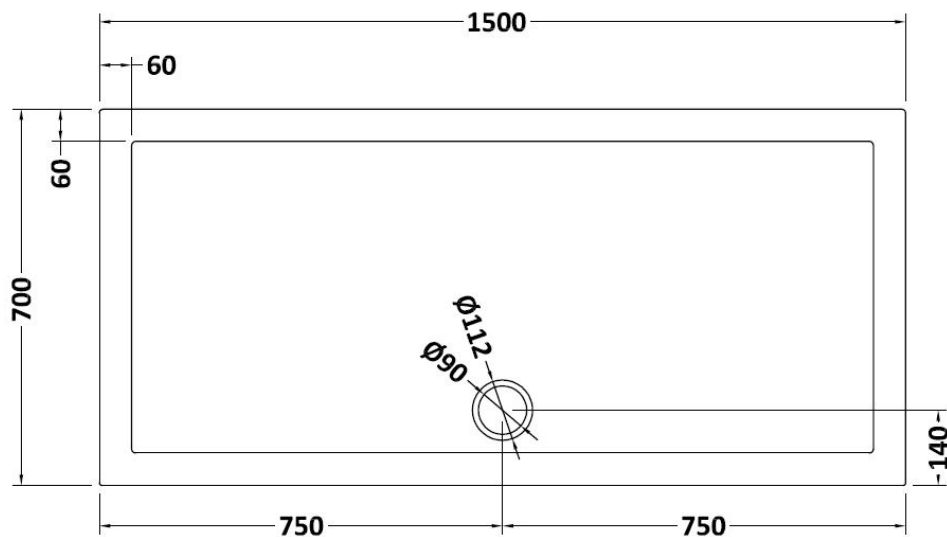

Sales Code: TR71041

Description: Rectangular Tray 1500 X 700

Product Dimensions

Length (mm):	1500
Width (mm):	700
Height (mm):	40
Nett Weight (kg):	39.8

Packaging Dimensions

Length (mm):	1540
Width (mm):	740
Height (mm):	85
Gross Weight (kg):	40.1

Packaging Data

Box Colour:	Shrinkwrap & Polystyrene
Box Qty:	1
Label Size:	100 x 50
Label Colour:	White Label
Label Qty:	2

Outer Box Dimensions (If Applicable)

Length (mm):	
Width (mm):	
Height (mm):	
Gross Weight (kg):	
Barcode:	5056211813286

Product Details

Country of Origin:	United Kingdom
Fitting Instruction:	No
CE & UKCA:	Yes
Colour/Finish:	Slate Grey
Product Material:	Acrylic Capped ABS Caco3 & Pu
Material Colour Reference:	Slate Grey
Radius:	0
Waste Required (mm):	90
Compatible with Leg Kit:	Yes