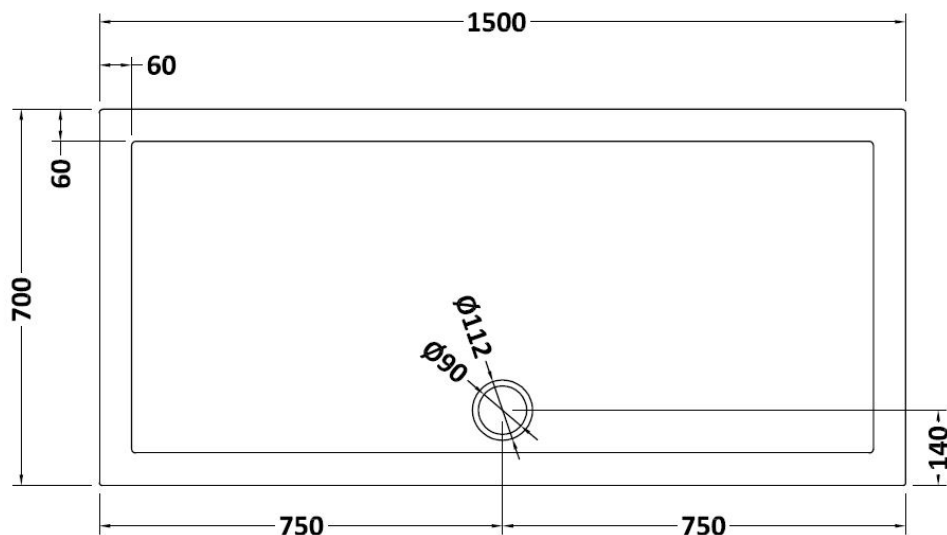

Sales Code: TR71041

Description: Rectangular Tray 1500 X 700

Product Dimensions

Length (mm):	1500
Width (mm):	700
Height (mm):	40
Nett Weight (kg):	39.8

Packaging Dimensions

Length (mm):	1540
Width (mm):	740
Height (mm):	85
Gross Weight (kg):	40.1

Packaging Data

Box Colour:	Shrinkwrap & Polystyrene
Box Qty:	1
Label Size:	100 x 50
Label Colour:	White Label
Label Qty:	2

Outer Box Dimensions (If Applicable)

Length (mm):	
Width (mm):	
Height (mm):	
Gross Weight (kg):	
Barcode:	5056211813286

Product Details

Country of Origin:	United Kingdom
Fitting Instruction:	No
CE & UKCA:	Yes
Colour/Finish:	Slate Grey
Product Material:	Acrylic Capped ABS Caco3 & Pu
Material Colour Reference:	Slate Grey
Radius:	0
Waste Required (mm):	90
Compatible with Leg Kit:	Yes