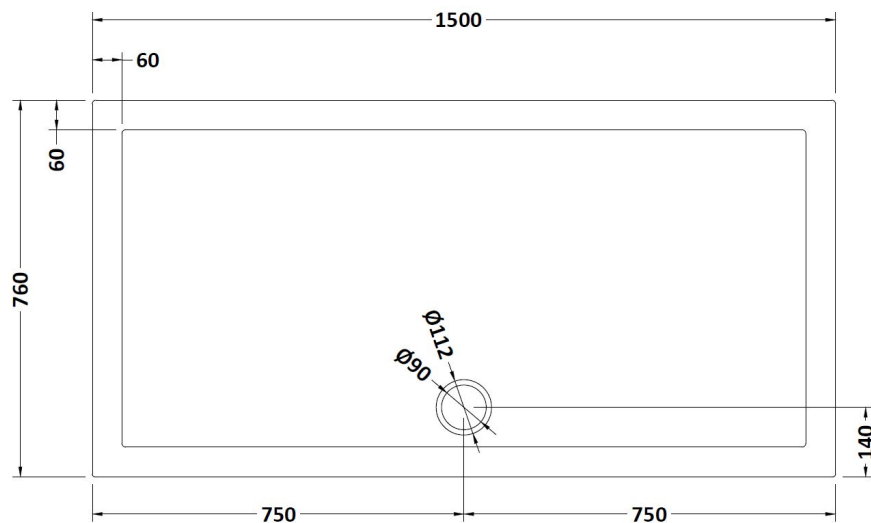

### Product Dimensions

Length (mm):	1500
Width (mm):	760
Height (mm):	40
Nett Weight (kg):	42.6

### Packaging Dimensions

Length (mm):	1540
Width (mm):	800
Height (mm):	85
Gross Weight (kg):	42.9

### Packaging Data

Box Colour:	Shrinkwrap & Polystyrene
Box Qty:	1
Label Size:	100 x 50
Label Colour:	White Label
Label Qty:	2

### Outer Box Dimensions (If Applicable)

Length (mm):	
Width (mm):	
Height (mm):	
Gross Weight (kg):	
Barcode:	5056211813590