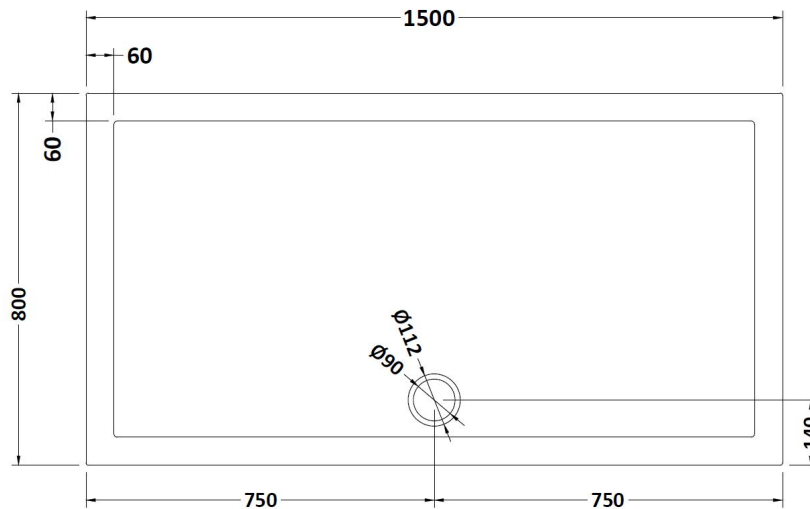

### Product Dimensions

Length (mm):	1500
Width (mm):	800
Height (mm):	40
Nett Weight (kg):	44

### Packaging Dimensions

Length (mm):	1540
Width (mm):	840
Height (mm):	85
Gross Weight (kg):	44.3

### Packaging Data

Box Colour:	Shrinkwrap & Polystyrene
Box Qty:	1
Label Size:	100 x 50
Label Colour:	White Label
Label Qty:	2

### Outer Box Dimensions (If Applicable)

Length (mm):	
Width (mm):	
Height (mm):	
Gross Weight (kg):	
Barcode:	5056211813606