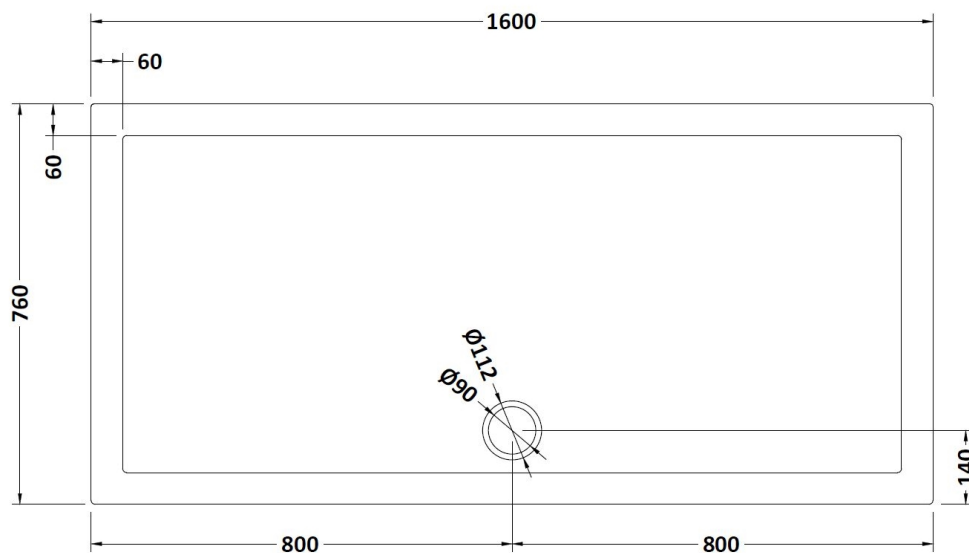

Sales Code: TR71052

Description: Rectangular Tray 1600 X 760

Product Dimensions

Length (mm):	1600
Width (mm):	760
Height (mm):	40
Nett Weight (kg):	38,62

Packaging Dimensions

Length (mm):	1640
Width (mm):	800
Height (mm):	85
Gross Weight (kg):	38,64

Packaging Data

Box Colour:	Shrinkwrap & Polystyrene
Box Qty:	1
Label Size:	100 x 50
Label Colour:	White Label
Label Qty:	2

Outer Box Dimensions (If Applicable)

Length (mm):	
Width (mm):	
Height (mm):	
Gross Weight (kg):	
Barcode:	5056211813613

Product Details

Country of Origin:	United Kingdom
Fitting Instruction:	No
CE Certification:	Yes
Colour/Finish:	Slate Grey
Product Material:	Acrylic Capped ABS Caco3 & Pu
Material Colour Reference:	Slate Grey
Radius:	0
Waste Required (mm):	90
Compatible with Leg Kit:	Yes