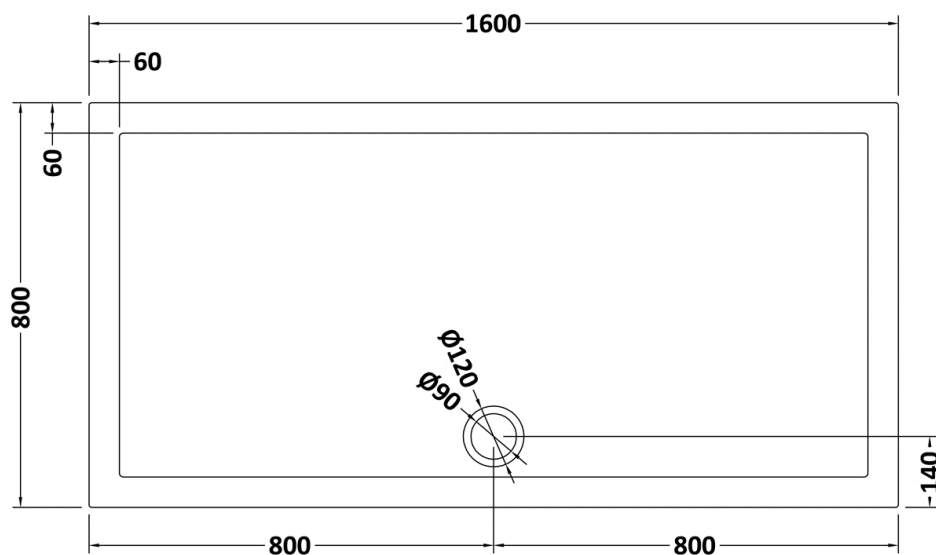

Sales Code: TR71053

Description: Rectangular Tray 1600 X 800

Product Dimensions

Length (mm):	1600
Width (mm):	800
Height (mm):	40
Nett Weight (kg):	44,5

Packaging Dimensions

Length (mm):	1640
Width (mm):	840
Height (mm):	85
Gross Weight (kg):	44,8

Packaging Data

Box Colour:	Shrinkwrap & Polystyrene
Box Qty:	1
Label Size:	100 x 50
Label Colour:	White Label
Label Qty:	2

Outer Box Dimensions (If Applicable)

Length (mm):	
Width (mm):	
Height (mm):	
Gross Weight (kg):	
Barcode:	5056211813316

Product Details

Country of Origin:	United Kingdom
Fitting Instruction:	No
CE & UKCA:	Yes
Colour/Finish:	Slate Grey
Product Material:	Acrylic Capped ABS Caco3 & Pu
Material Colour Reference:	Slate Grey
Radius:	0
Waste Required (mm):	90
Compatible with Leg Kit:	Yes