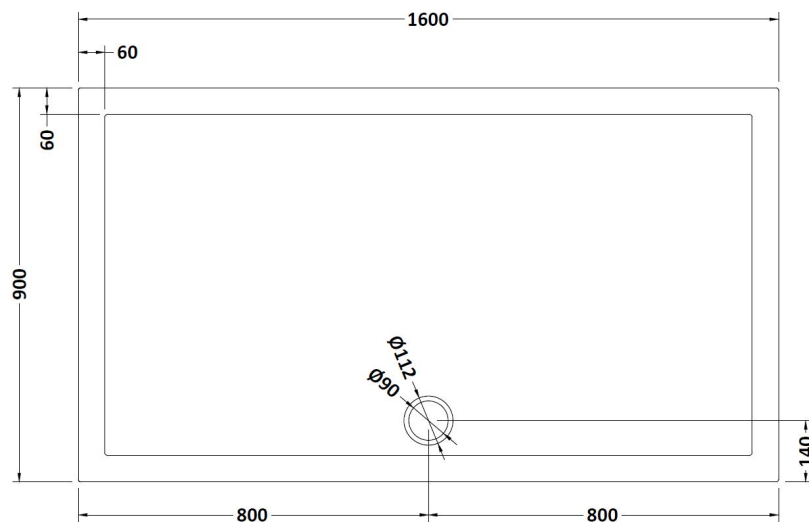

### Product Dimensions

Length (mm):	1600
Width (mm):	900
Height (mm):	40
Nett Weight (kg):	49.5

### Packaging Dimensions

Length (mm):	1640
Width (mm):	940
Height (mm):	85
Gross Weight (kg):	49.8

### Packaging Data

Box Colour:	Shrinkwrap & Polystyrene
Box Qty:	1
Label Size:	100 x 50
Label Colour:	White Label
Label Qty:	2

### Outer Box Dimensions (If Applicable)

Length (mm):	
Width (mm):	
Height (mm):	
Gross Weight (kg):	
Barcode:	5056211813620