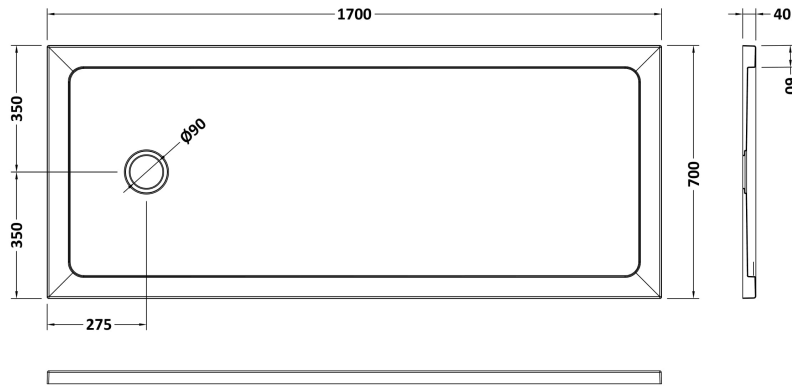

Sales Code: TR71060

Description: Bath Replacement Tray 1700 X 700

Product Dimensions

Length (mm):	1700
Width (mm):	700
Height (mm):	40
Nett Weight (kg):	40

Packaging Dimensions

Length (mm):	1740
Width (mm):	740
Height (mm):	85
Gross Weight (kg):	40.3

Packaging Data

Box Colour:	Shrinkwrap & Polystyrene
Box Qty:	1
Label Size:	100 x 50
Label Colour:	White Label
Label Qty:	2

Outer Box Dimensions (If Applicable)

Length (mm):	
Width (mm):	
Height (mm):	
Gross Weight (kg):	
Barcode:	5056462620015

Product Details

Country of Origin:	United Kingdom
Fitting Instruction:	No
CE & UKCA:	Yes
Colour/Finish:	Slate Grey
Product Material:	Acrylic Capped ABS Caco3 & Pu
Material Colour Reference:	Slate Grey
Radius:	0
Waste Required (mm):	90
Compatible with Leg Kit:	Yes