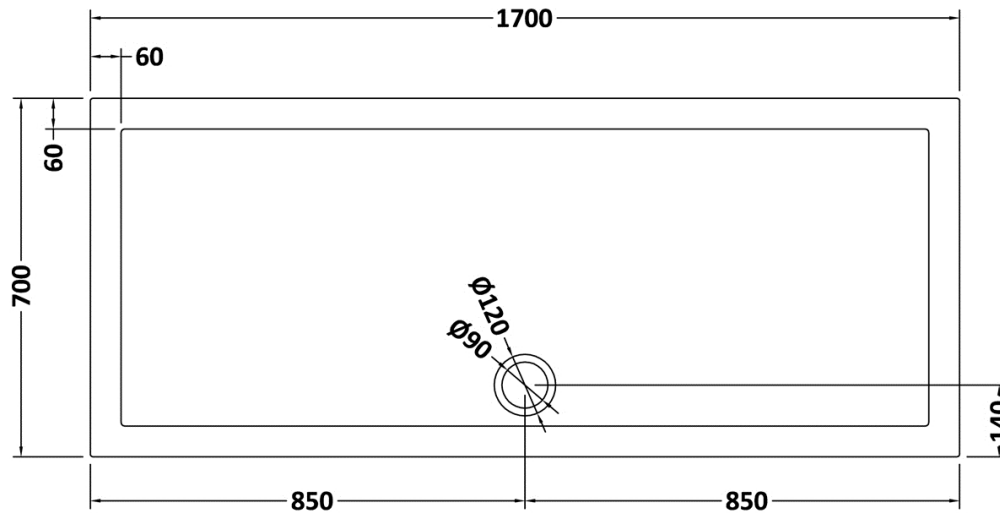

### Product Dimensions

Length (mm):	1700
Width (mm):	700
Height (mm):	40
Nett Weight (kg):	35.27

### Packaging Dimensions

Length (mm):	1740
Width (mm):	740
Height (mm):	85
Gross Weight (kg):	35.29

### Packaging Data

Box Colour:	Shrinkwrap & Polystyrene
Box Qty:	1
Label Size:	100 x 50
Label Colour:	White Label
Label Qty:	2

### Outer Box Dimensions (If Applicable)

Length (mm):	
Width (mm):	
Height (mm):	
Gross Weight (kg):	
Barcode:	5056211813323