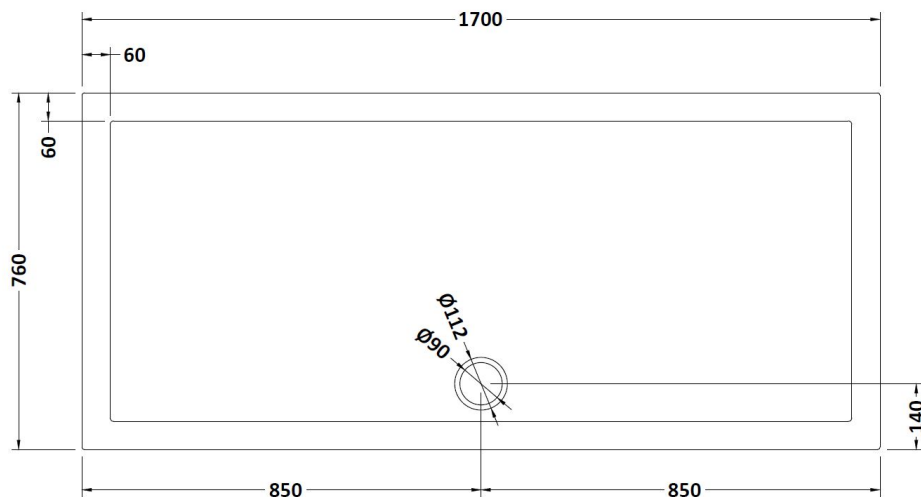

### Product Dimensions

Length (mm):	1700
Width (mm):	760
Height (mm):	40
Nett Weight (kg):	44.9

### Packaging Dimensions

Length (mm):	1740
Width (mm):	800
Height (mm):	85
Gross Weight (kg):	45.2

### Packaging Data

Box Colour:	Shrinkwrap & Polystyrene
Box Qty:	1
Label Size:	100 x 50
Label Colour:	White Label
Label Qty:	2

### Outer Box Dimensions (If Applicable)

Length (mm):	
Width (mm):	
Height (mm):	
Gross Weight (kg):	
Barcode:	5056211813637