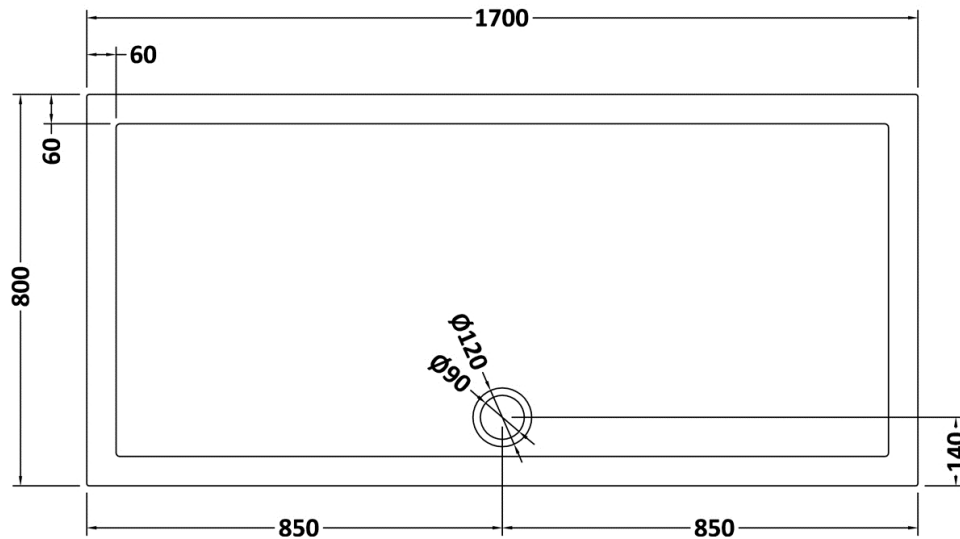

Sales Code: TR71063

Description: Rectangular Tray 1700 X 800

Product Dimensions

Length (mm):	1700
Width (mm):	800
Height (mm):	40
Nett Weight (kg):	48,5

Packaging Dimensions

Length (mm):	1740
Width (mm):	840
Height (mm):	85
Gross Weight (kg):	48,8

Packaging Data

Box Colour:	Shrinkwrap & Polystyrene
Box Qty:	1
Label Size:	100 x 50
Label Colour:	White Label
Label Qty:	2

Outer Box Dimensions (If Applicable)

Length (mm):	
Width (mm):	
Height (mm):	
Gross Weight (kg):	
Barcode:	5056211813330

Product Details

Country of Origin:	United Kingdom
Fitting Instruction:	No
CE & UKCA:	Yes
Colour/Finish:	Slate Grey
Product Material:	Acrylic Capped ABS Caco3 & Pu
Material Colour Reference:	Slate Grey
Radius:	0
Waste Required (mm):	90
Compatible with Leg Kit:	Yes