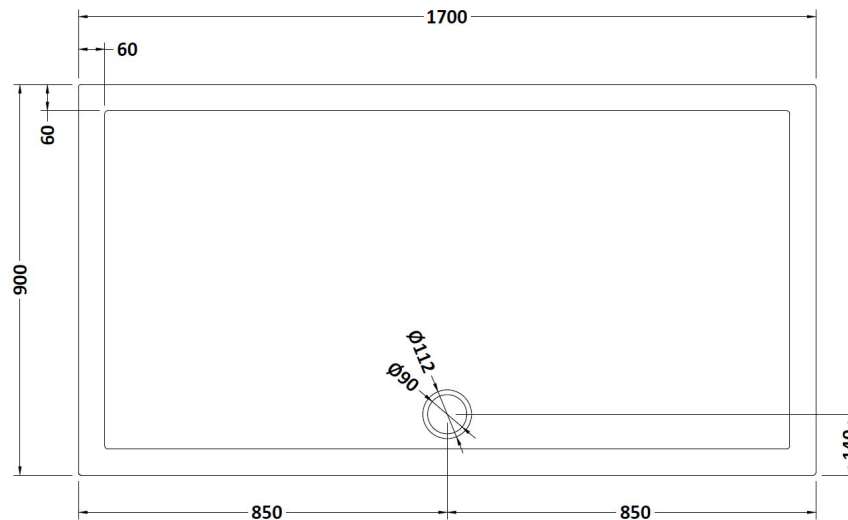

Sales Code: TR71064

Description: Rectangular Tray 1700 X 900

Product Dimensions

Length (mm):	1700
Width (mm):	900
Height (mm):	40
Nett Weight (kg):	52.5

Packaging Dimensions

Length (mm):	1740
Width (mm):	940
Height (mm):	85
Gross Weight (kg):	52.8

Packaging Data

Box Colour:	Shrinkwrap & Polystyrene
Box Qty:	1
Label Size:	100 x 50
Label Colour:	White Label
Label Qty:	2

Outer Box Dimensions (If Applicable)

Length (mm):	
Width (mm):	
Height (mm):	
Gross Weight (kg):	
Barcode:	5056211814030

Product Details

Country of Origin:	United Kingdom
Fitting Instruction:	No
CE & UKCA:	Yes
Colour/Finish:	Slate Grey
Product Material:	Acrylic Capped ABS Caco3 & Pu
Material Colour Reference:	Slate Grey
Radius:	0
Waste Required (mm):	90
Compatible with Leg Kit:	Yes