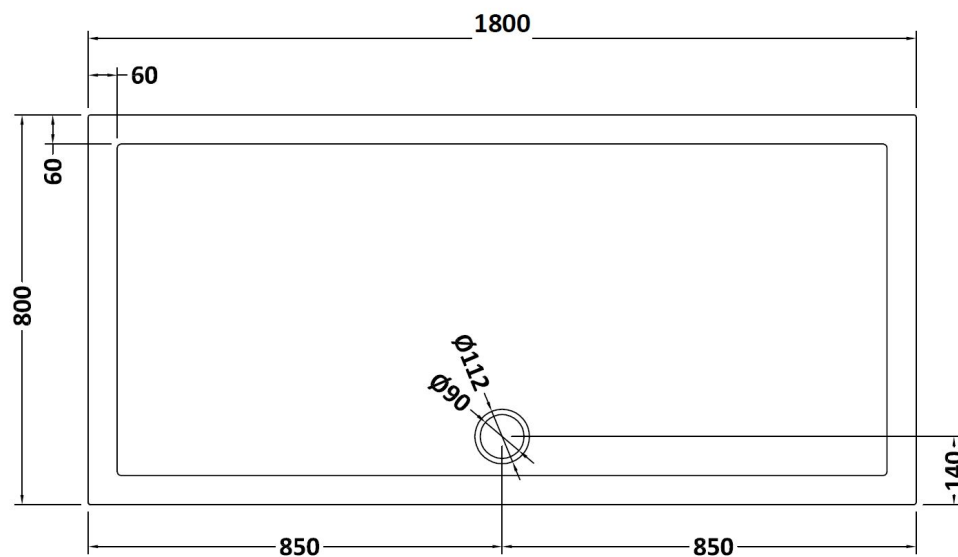

Sales Code: TR71073

Description: Rectangular Tray 1800 X 800

### Product Dimensions

|                   |      |
|-------------------|------|
| Length (mm):      | 1800 |
| Width (mm):       | 800  |
| Height (mm):      | 40   |
| Nett Weight (kg): | 53.8 |

### Packaging Dimensions

|                    |      |
|--------------------|------|
| Length (mm):       | 1840 |
| Width (mm):        | 840  |
| Height (mm):       | 85   |
| Gross Weight (kg): | 54.1 |

### Outer Box Dimensions (If Applicable)

|                    |               |
|--------------------|---------------|
| Length (mm):       |               |
| Width (mm):        |               |
| Height (mm):       |               |
| Gross Weight (kg): |               |
| Barcode:           | 5056211813644 |