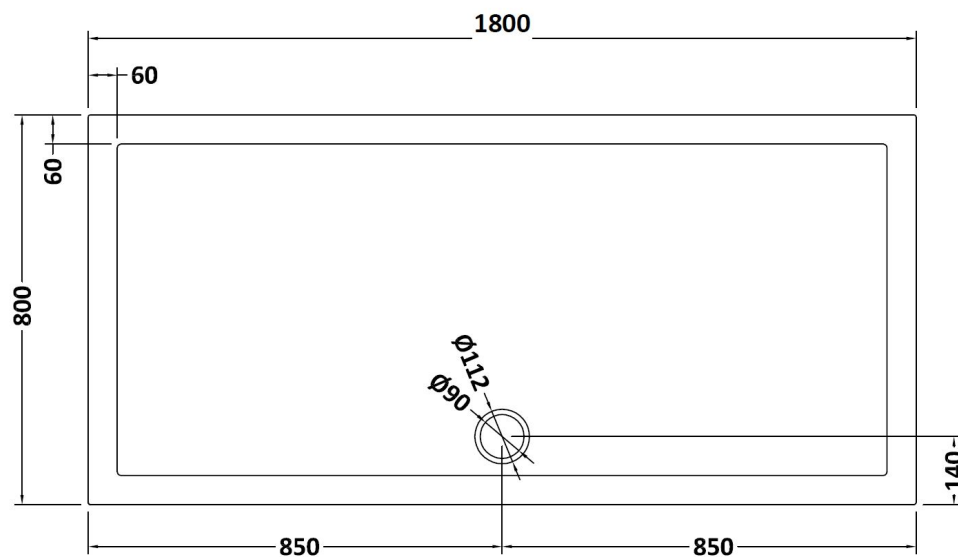

### Product Dimensions

Length (mm):	1800
Width (mm):	800
Height (mm):	40
Nett Weight (kg):	53.8

### Packaging Dimensions

Length (mm):	1840
Width (mm):	840
Height (mm):	85
Gross Weight (kg):	54.1

### Packaging Data

Box Colour:	Shrinkwrap & Polystyrene
Box Qty:	1
Label Size:	100 x 50
Label Colour:	White Label
Label Qty:	2

### Outer Box Dimensions (If Applicable)

Length (mm):	
Width (mm):	
Height (mm):	
Gross Weight (kg):	
Barcode:	5056211813644