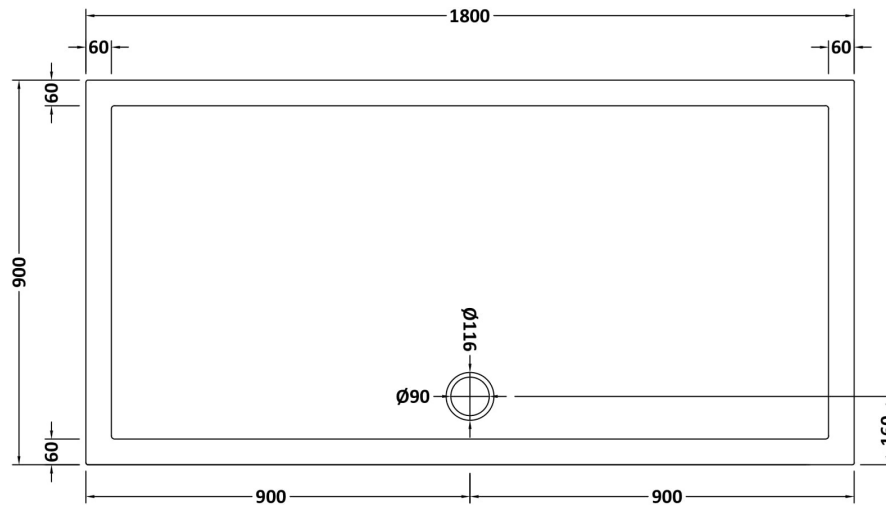

Sales Code: TR71074

Description: Rectangular Tray 1800 X 900

Product Dimensions

Length (mm):	1800
Width (mm):	900
Height (mm):	40
Nett Weight (kg):	58.8

Packaging Dimensions

Length (mm):	1840
Width (mm):	940
Height (mm):	85
Gross Weight (kg):	59.1

Packaging Data

Box Colour:	Shrinkwrap & Polystyrene
Box Qty:	1
Label Size:	100 x 50
Label Colour:	White Label
Label Qty:	2

Outer Box Dimensions (If Applicable)

Length (mm):	
Width (mm):	
Height (mm):	
Gross Weight (kg):	
Barcode:	5056211813651

Product Details

Country of Origin:	United Kingdom
Fitting Instruction:	No
CE & UKCA:	Yes
Colour/Finish:	Slate Grey
Product Material:	Acrylic Capped ABS Caco3 & Pu
Material Colour Reference:	Slate Grey
Radius:	0
Waste Required (mm):	90
Compatible with Leg Kit:	Yes