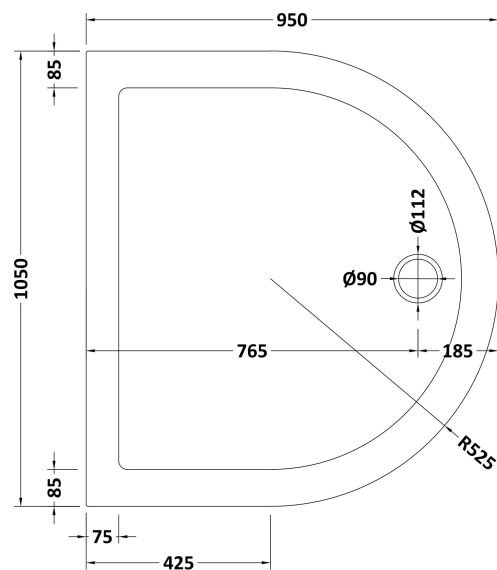

**Sales Code:** TR71095

**Description:** Pearlstone D Shaped Tray

**Product Dimensions**

Length (mm):	
Width (mm):	
Height (mm):	
Nett Weight (kg):	31.1

**Packaging Dimensions**

Length (mm):	1090
Width (mm):	990
Height (mm):	85
Gross Weight (kg):	31.4

**Packaging Data**

Box Colour:	
Box Qty:	
Label Size:	x
Label Colour:	
Label Qty:	

**Outer Box Dimensions (If Applicable)**

Length (mm):	
Width (mm):	
Height (mm):	
Gross Weight (kg):	
Barcode:	5056211813491

**Product Details**

Country of Origin:	United Kingdom
Fitting Instruction:	No
CE & UKCA:	
Colour/Finish:	
Product Material:	
Material Colour Reference:	
Radius:	
Waste Required (mm):	
Compatible with Leg Kit:	