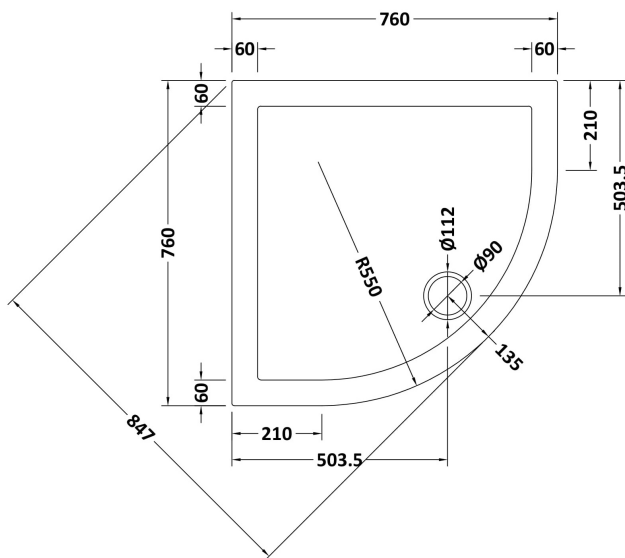

Sales Code: TR71097

Description: Quadrant Tray 760 X 760

Product Dimensions

Length (mm):	760
Width (mm):	760
Height (mm):	40
Nett Weight (kg):	20.3

Packaging Dimensions

Length (mm):	840
Width (mm):	840
Height (mm):	85
Gross Weight (kg):	20.6

Packaging Data

Box Colour:	Shrinkwrap & Polystyrene
Box Qty:	1
Label Size:	100 x 50
Label Colour:	White Label
Label Qty:	2

Outer Box Dimensions (If Applicable)

Length (mm):	
Width (mm):	
Height (mm):	
Gross Weight (kg):	
Barcode:	5056211813675

Product Details

Country of Origin:	United Kingdom
Fitting Instruction:	No
CE & UKCA:	Yes
Colour/Finish:	Slate Grey
Product Material:	Acrylic Capped ABS Caco3 & Pu
Material Colour Reference:	Slate Grey
Radius:	550
Waste Required (mm):	90
Compatible with Leg Kit:	Yes