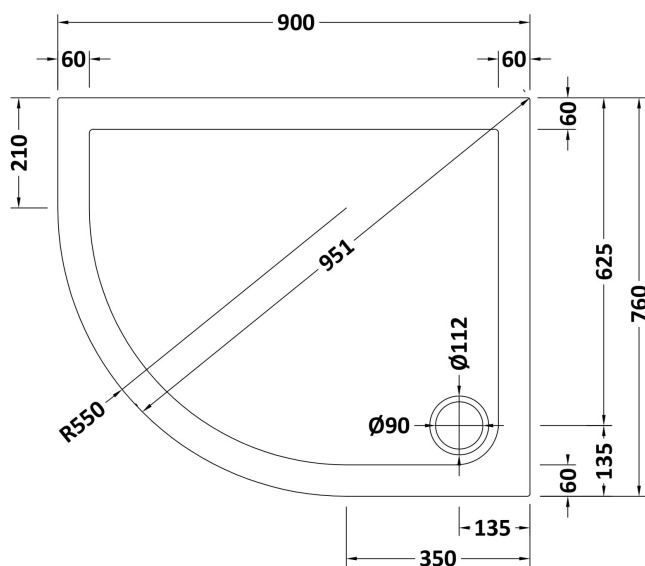

Sales Code: TR71101

Description: Offset Tray Lh 900 X 760

Product Dimensions

Length (mm):	900
Width (mm):	760
Height (mm):	40
Nett Weight (kg):	21.6

Packaging Dimensions

Length (mm):	940
Width (mm):	800
Height (mm):	85
Gross Weight (kg):	21.9

Packaging Data

Box Colour:	Shrinkwrap & Polystyrene
Box Qty:	1
Label Size:	100 x 50
Label Colour:	White Label
Label Qty:	2

Outer Box Dimensions (If Applicable)

Length (mm):	
Width (mm):	
Height (mm):	
Gross Weight (kg):	
Barcode:	5056211813378

Product Details

Country of Origin:	United Kingdom
Fitting Instruction:	No
CE & UKCA:	Yes
Colour/Finish:	Slate Grey
Product Material:	Acrylic Capped ABS Caco3 & Pu
Material Colour Reference:	Slate Grey
Radius:	550
Waste Required (mm):	90
Compatible with Leg Kit:	Yes