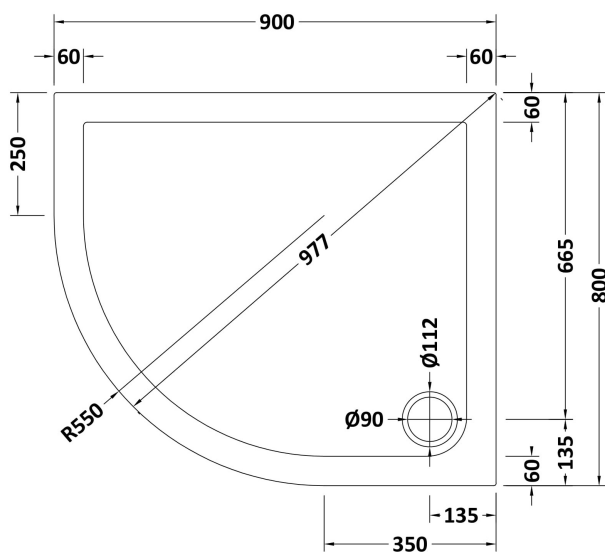

Sales Code: TR71103

Description: Offset Tray Lh 900 X 800

Product Dimensions

Length (mm):	900
Width (mm):	800
Height (mm):	40
Nett Weight (kg):	23.4

Packaging Dimensions

Length (mm):	940
Width (mm):	840
Height (mm):	85
Gross Weight (kg):	23.7

Packaging Data

Box Colour:	Shrinkwrap & Polystyrene
Box Qty:	1
Label Size:	100 x 50
Label Colour:	White Label
Label Qty:	2

Outer Box Dimensions (If Applicable)

Length (mm):	
Width (mm):	
Height (mm):	
Gross Weight (kg):	
Barcode:	5056211813392

Product Details

Country of Origin:	United Kingdom
Fitting Instruction:	No
CE & UKCA:	Yes
Colour/Finish:	Slate Grey
Product Material:	Acrylic Capped ABS Caco3 & Pu
Material Colour Reference:	Slate Grey
Radius:	550
Waste Required (mm):	90
Compatible with Leg Kit:	Yes