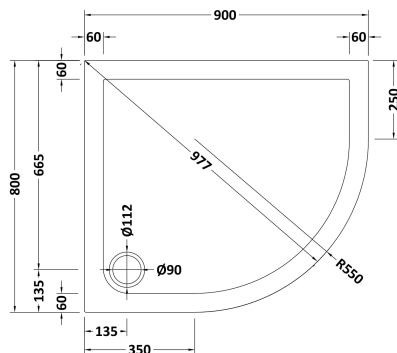

Sales Code: TR71104

Description: Offset Tray Rh 900 X 800

Product Dimensions

Length (mm):	900
Width (mm):	800
Height (mm):	40
Nett Weight (kg):	17.8

Packaging Dimensions

Length (mm):	940
Width (mm):	840
Height (mm):	85
Gross Weight (kg):	17.82

Packaging Data

Box Colour:	Shrinkwrap & Polystyrene
Box Qty:	1
Label Size:	100 x 50
Label Colour:	White Label
Label Qty:	2

Outer Box Dimensions (If Applicable)

Length (mm):	
Width (mm):	
Height (mm):	
Gross Weight (kg):	
Barcode:	5056211813408

Product Details

Country of Origin:	United Kingdom
Fitting Instruction:	No
CE Certification:	Yes
Colour/Finish:	Slate Grey
Product Material:	Acrylic Capped ABS Caco3 & Pu
Material Colour Reference:	Slate Grey
Radius:	550
Waste Required (mm):	90
Compatible with Leg Kit:	Yes