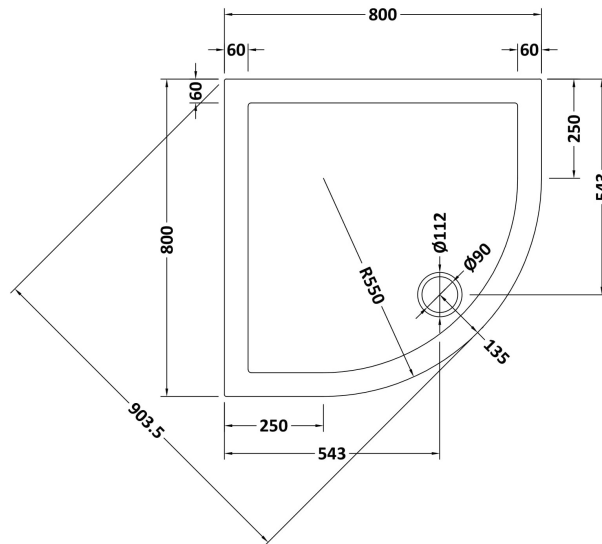

Sales Code: TR71105

Description: Quadrant Tray 800 X 800

Product Dimensions

Length (mm):	800
Width (mm):	800
Height (mm):	40
Nett Weight (kg):	20.7

Packaging Dimensions

Length (mm):	840
Width (mm):	840
Height (mm):	85
Gross Weight (kg):	21

Packaging Data

Box Colour:	Shrinkwrap & Polystyrene
Box Qty:	1
Label Size:	100 x 50
Label Colour:	White Label
Label Qty:	2

Outer Box Dimensions (If Applicable)

Length (mm):	
Width (mm):	
Height (mm):	
Gross Weight (kg):	
Barcode:	5056211813347

Product Details

Country of Origin:	United Kingdom
Fitting Instruction:	No
CE & UKCA:	Yes
Colour/Finish:	Slate Grey
Product Material:	Acrylic Capped ABS Caco3 & Pu
Material Colour Reference:	Slate Grey
Radius:	550
Waste Required (mm):	90
Compatible with Leg Kit:	Yes