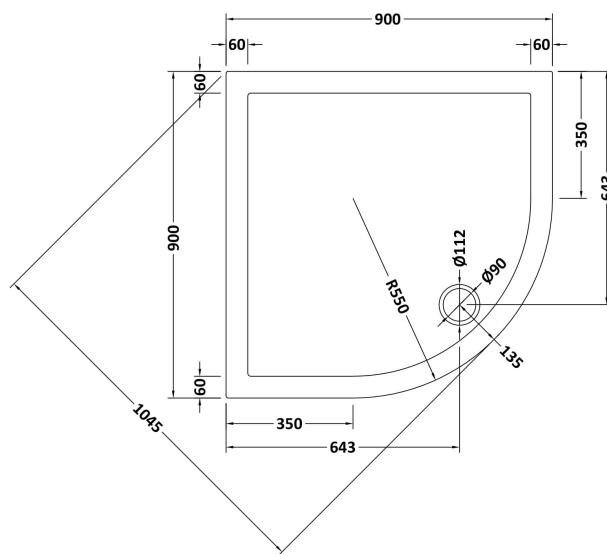

### Product Dimensions

Length (mm):	900
Width (mm):	900
Height (mm):	40
Nett Weight (kg):	22.9

### Packaging Dimensions

Length (mm):	940
Width (mm):	940
Height (mm):	85
Gross Weight (kg):	23.2

### Packaging Data

Box Colour:	Shrinkwrap & Polystyrene
Box Qty:	1
Label Size:	100 x 50
Label Colour:	White Label
Label Qty:	2

### Outer Box Dimensions (If Applicable)

Length (mm):	
Width (mm):	
Height (mm):	
Gross Weight (kg):	
Barcode:	5056211813354