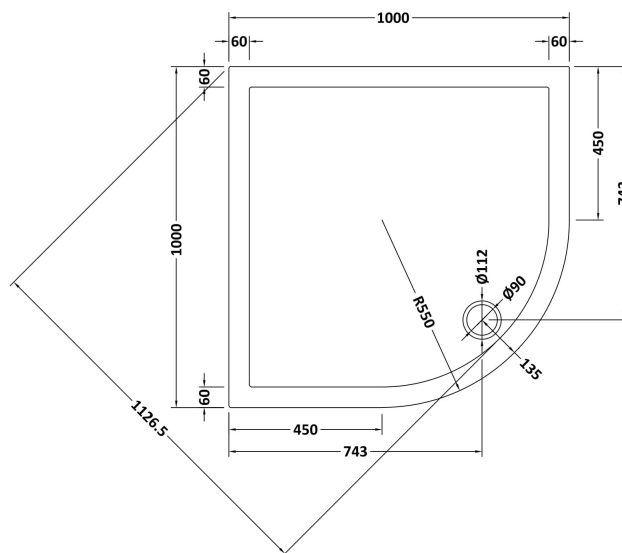

Sales Code: TR71107

Description: Quad Tray 1000 X 1000

Product Dimensions

| | |
|-------------------|------|
| Length (mm): | |
| Width (mm): | |
| Height (mm): | |
| Nett Weight (kg): | 28.3 |

Packaging Dimensions

| | |
|--------------------|------|
| Length (mm): | 1040 |
| Width (mm): | 1040 |
| Height (mm): | 85 |
| Gross Weight (kg): | 28.6 |

Packaging Data

| | |
|---------------|---|
| Box Colour: | |
| Box Qty: | |
| Label Size: | x |
| Label Colour: | |
| Label Qty: | |

Outer Box Dimensions (If Applicable)

| | |
|--------------------|---------------|
| Length (mm): | |
| Width (mm): | |
| Height (mm): | |
| Gross Weight (kg): | |
| Barcode: | 5056211813361 |

Product Details

| | |
|----------------------------|----------------|
| Country of Origin: | United Kingdom |
| Fitting Instruction: | No |
| CE & UKCA: | |
| Colour/Finish: | |
| Product Material: | |
| Material Colour Reference: | |
| Radius: | |
| Waste Required (mm): | |
| Compatible with Leg Kit: | |