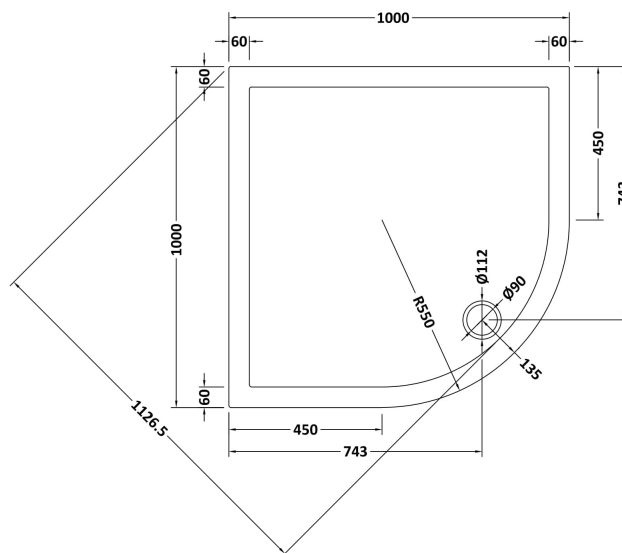

### Product Dimensions

Length (mm):	
Width (mm):	
Height (mm):	
Nett Weight (kg):	28.3

### Packaging Dimensions

Length (mm):	1040
Width (mm):	1040
Height (mm):	85
Gross Weight (kg):	28.6

### Packaging Data

Box Colour:	
Box Qty:	
Label Size:	x
Label Colour:	
Label Qty:	

### Outer Box Dimensions (If Applicable)

Length (mm):	
Width (mm):	
Height (mm):	
Gross Weight (kg):	
Barcode:	5056211813361