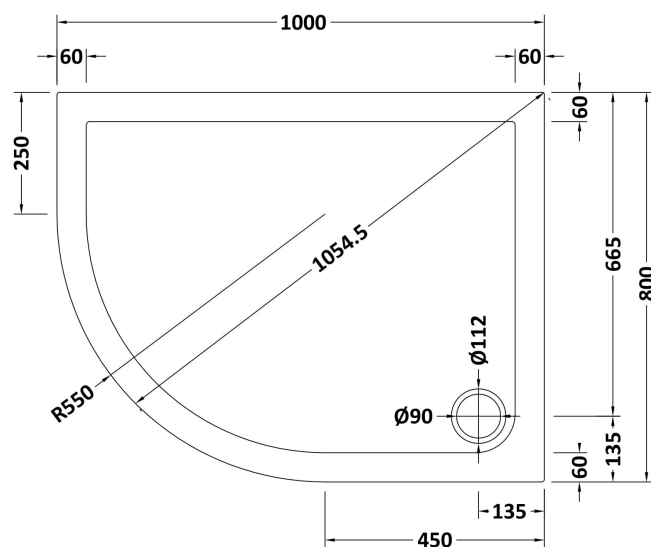

Sales Code: TR71108

Description: Offset Tray Lh 1000 X 800

Product Dimensions

Length (mm):	1000
Width (mm):	800
Height (mm):	40
Nett Weight (kg):	25.7

Packaging Dimensions

Length (mm):	1040
Width (mm):	840
Height (mm):	85
Gross Weight (kg):	26

Packaging Data

Box Colour:	Shrinkwrap & Polystyrene
Box Qty:	1
Label Size:	100 x 50
Label Colour:	White Label
Label Qty:	2

Outer Box Dimensions (If Applicable)

Length (mm):	
Width (mm):	
Height (mm):	
Gross Weight (kg):	
Barcode:	5056211813415

Product Details

Country of Origin:	United Kingdom
Fitting Instruction:	No
CE & UKCA:	Yes
Colour/Finish:	Slate Grey
Product Material:	Acrylic Capped ABS Caco3 & Pu
Material Colour Reference:	Slate Grey
Radius:	550
Waste Required (mm):	90
Compatible with Leg Kit:	Yes