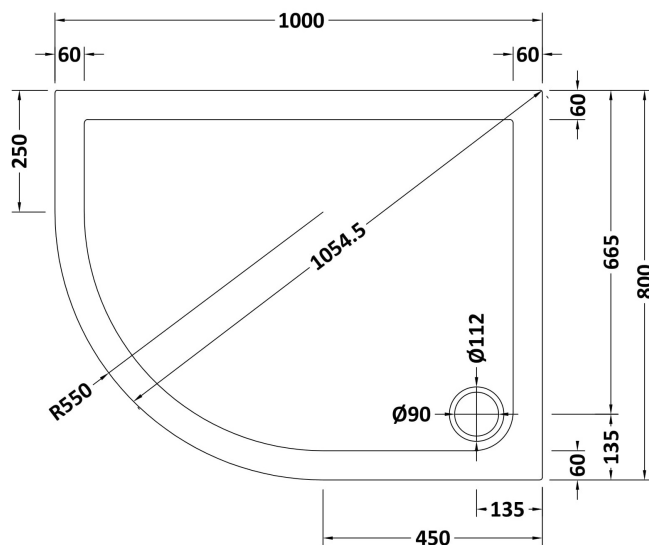

Sales Code: TR71108

Description: Offset Tray Lh 1000 X 800

Product Dimensions

Length (mm):	1000
Width (mm):	800
Height (mm):	40
Nett Weight (kg):	25.7

Packaging Dimensions

Length (mm):	1040
Width (mm):	840
Height (mm):	85
Gross Weight (kg):	26

Packaging Data

Box Colour:	Shrinkwrap & Polystyrene
Box Qty:	1
Label Size:	100 x 50
Label Colour:	White Label
Label Qty:	2

Outer Box Dimensions (If Applicable)

Length (mm):	
Width (mm):	
Height (mm):	
Gross Weight (kg):	
Barcode:	5056211813415

Product Details

Country of Origin:	United Kingdom
Fitting Instruction:	No
CE & UKCA:	Yes
Colour/Finish:	Slate Grey
Product Material:	Acrylic Capped ABS Caco3 & Pu
Material Colour Reference:	Slate Grey
Radius:	550
Waste Required (mm):	90
Compatible with Leg Kit:	Yes